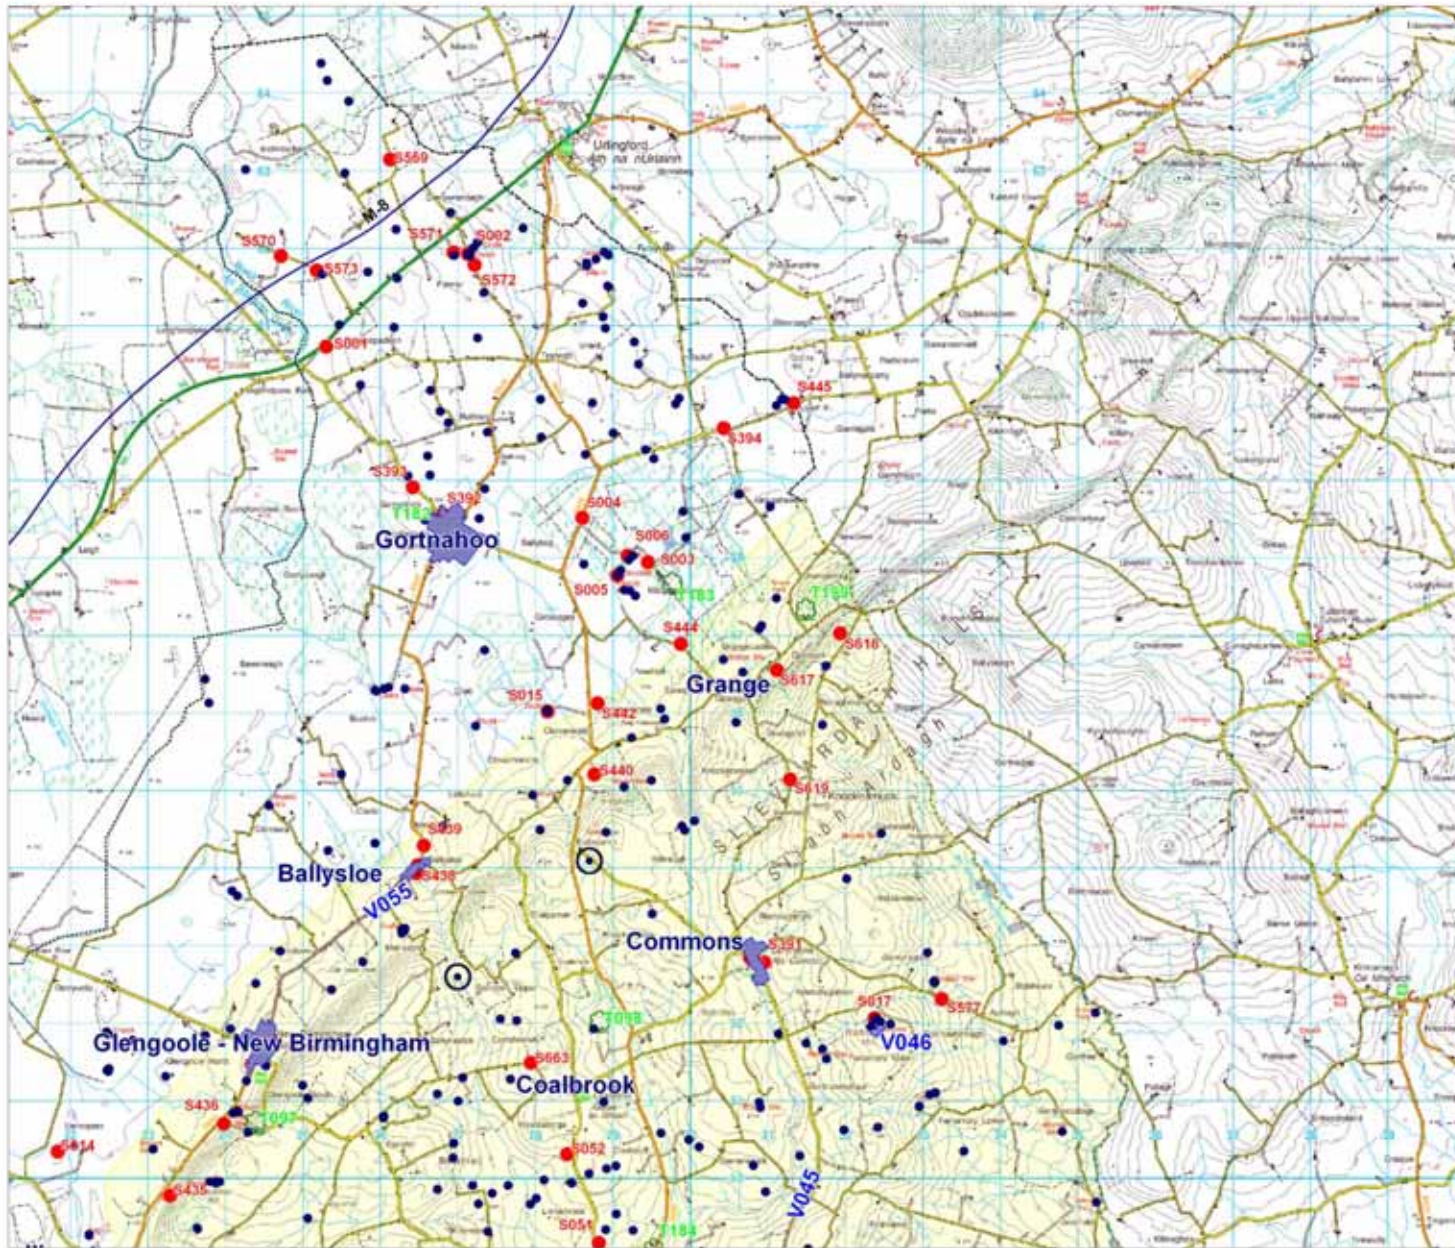

County Maps

Settlement Boundaries [Blue shaded area]	Listed Trees [Green tree icon]	Register of Protected Structures [Red dot]	Listed views [Blue diamond] View from a location [Blue dashed line] View from a road	County Boundary [Dashed line]	Natural Heritage Sites [Circle with dot] Feature [Purple shaded area] Region	Monuments [Black dot]	Amenity Areas [Light orange shaded area] Primary Amenity Area [Light yellow shaded area] Secondary Amenity Area	 Map No. 1.
--	--	--	---	---	---	---------------------------------	--	--

Village Boundaries [Blue shaded area]	Listed Trees [Green tree icon]	Register of Protected Structures [Red dot]	Listed views [Blue diamond icon] View from a location [Blue dashed line] View from a road	County Boundary [Dashed line]	Natural Heritage Sites [Circle with dot icon] Feature [Purple shaded area] Region	Monuments [Black dot]	Amenity Areas [Light orange shaded area] Primary Amenity Area [Light yellow shaded area] Secondary Amenity Area		Map No. 3.
---	--	--	--	---	--	---------------------------------	--	--	----------------------

North
Tipperary

Settlement Boundaries [Blue shaded area]	Listed Trees [Green tree icon]	Register of Protected Structures [Red dot]	Listed views [Blue diamond]	County Boundary [Dashed line]	Natural Heritage Sites [Circle with dot]	Monuments [Black dot]	Amenity Areas [Light orange and light yellow shaded areas]		Map No. 5.
			View from a Point View from a Line		Feature Region	Primary Amenity Area Second Amenity Area			

Settlement Boundaries 	Listed Trees 	Register of Protected Structures 	Listed views View from a location View from a road	County Boundary 	Natural Heritage Sites Feature Region	Monuments 	Amenity Areas Primary Amenity Area Secondary Amenity Area	 Map No. 8.
----------------------------------	-------------------------	---	---	----------------------------	--	----------------------	--	-----------------------