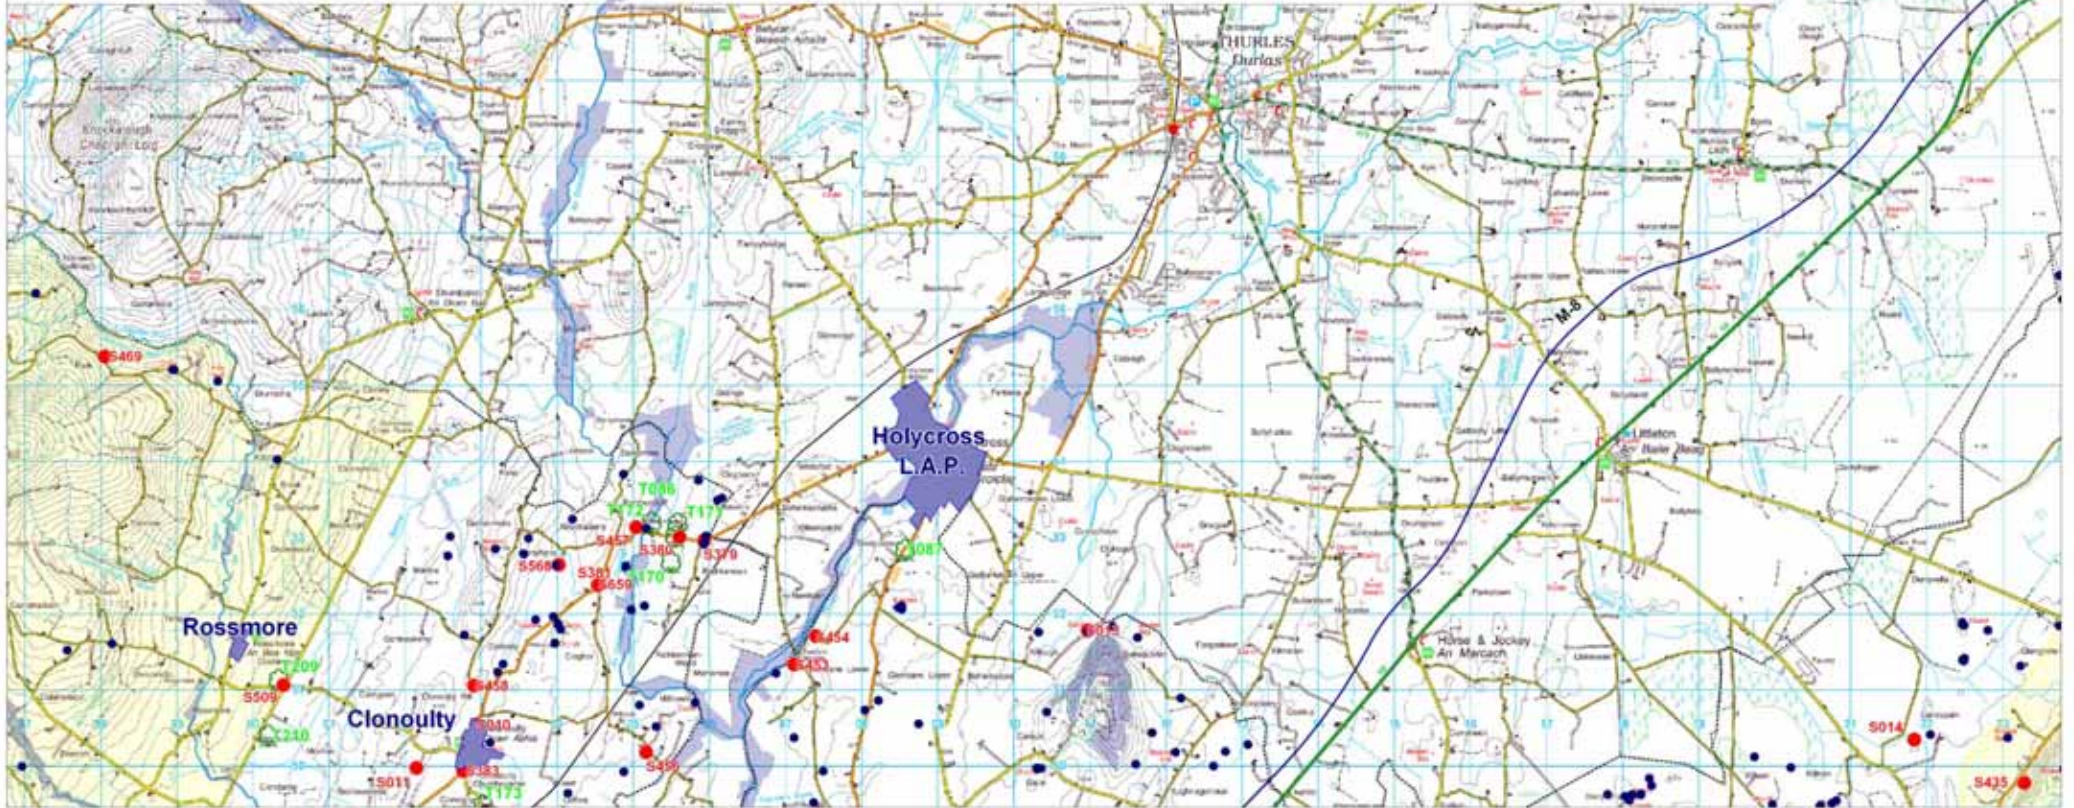

County Maps

Settlement Boundaries [Blue shaded area]	Listed Trees [Green tree icon]	Register of Protected Structures [Red dot]	Listed views [Blue diamond] View from a location [Blue dashed line] View from a road	County Boundary [Dashed line]	Natural Heritage Sites [Circle with dot] Feature [Purple shaded area] Region	Monuments [Black dot]	Amenity Areas [Light orange shaded area] Primary Amenity Area [Light yellow shaded area] Secondary Amenity Area	 Map No. 1.
--	--	--	---	---	---	---------------------------------	--	--

Village Boundaries [Blue shaded area]	Listed Trees [Green tree icon]	Register of Protected Structures [Red dot]	Listed views [Blue diamond icon] View from a location [Blue dashed line] View from a road	County Boundary [Dashed line]	Natural Heritage Sites [Circle with dot icon] Feature [Purple shaded area] Region	Monuments [Black dot]	Amenity Areas [Light orange shaded area] Primary Amenity Area [Light yellow shaded area] Secondary Amenity Area		Map No. 3.
---	--	--	--	---	--	---------------------------------	--	--	----------------------

North
Tipperary

Settlement Boundaries [Blue shaded area]	Listed Trees [Green tree icon]	Register of Protected Structures [Red dot]	Listed views [Blue diamond]	County Boundary [Dashed line]	Natural Heritage Sites [Circle with dot]	Monuments [Black dot]	Amenity Areas [Light orange and light yellow shaded areas]		Map No. 5.
			View from a Point View from a Line		Feature Region	Primary Amenity Area Second Amenity Area			

Kilkenny

Settlement Boundaries 	Listed Trees 	Register of Protected Structures 	Listed views View from point location View from road	County Boundary 	Natural Heritage Sites Feature Area	Monuments 	Amenity Areas Primary Amenity Area Secondary Amenity Area		Map No. 9.
----------------------------------	-------------------------	---	---	----------------------------	--	----------------------	--	--	-----------------------------