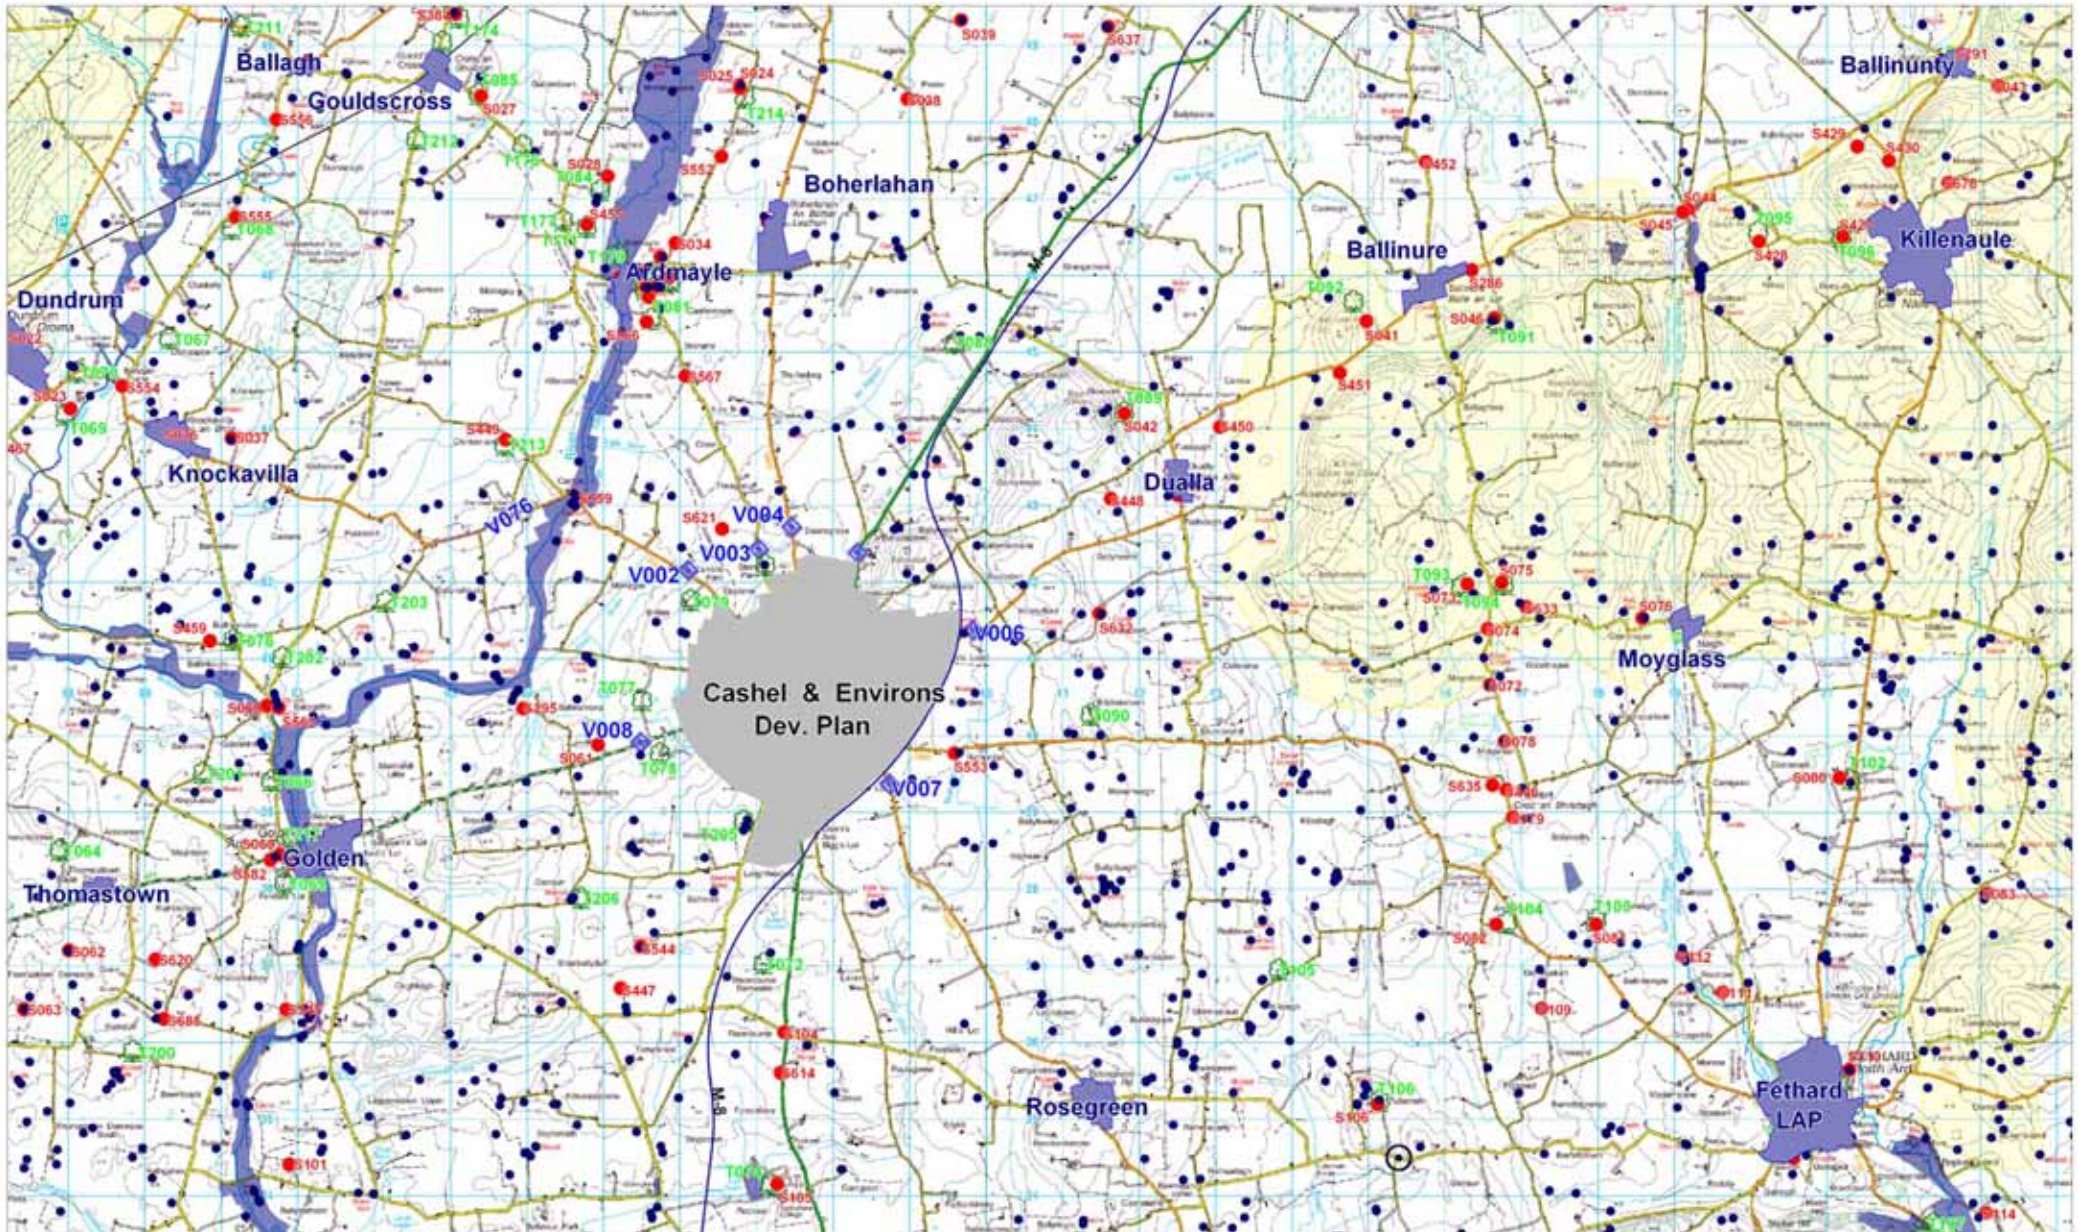

County Maps

Settlement Boundaries [Blue shaded area]	Listed Trees [Green tree icon]	Register of Protected Structures [Red dot]	Listed views [Blue diamond] View from a location [Blue dashed line] View from a road	County Boundary [Dashed line]	Natural Heritage Sites [Circle with dot] Feature [Purple shaded area] Region	Monuments [Black dot]	Amenity Areas [Light orange shaded area] Primary Amenity Area [Light yellow shaded area] Secondary Amenity Area	 Map No. 1.
--	--	--	---	---	---	---------------------------------	--	--

Village Boundaries [Blue shaded area]	Listed Trees [Green tree icon]	Register of Protected Structures [Red dot]	Listed views [Blue diamond icon] View from a location [Blue dashed line] View from a road	County Boundary [Dashed line]	Natural Heritage Sites [Circle with dot icon] Feature [Purple shaded area] Region	Monuments [Black dot]	Amenity Areas [Light orange shaded area] Primary Amenity Area [Light yellow shaded area] Secondary Amenity Area		Map No. 3.
---	--	--	--	---	--	---------------------------------	--	--	----------------------

Cork

Settlement Boundaries ■	Listed Trees 🌳	Register of Protected Structures ●	Listed views ◆ View from a location - - - View from a road	County Boundary - - -	Natural Heritage Sites ⊙ Feature ■ Region	Monuments ●	Amenity Areas ■ Primary Amenity Area ■ Secondary Amenity Area		Map No. 4.
-----------------------------------	--------------------------	--	---	---------------------------------	--	-----------------------	--	--	----------------------

North
Tipperary

Settlement Boundaries [Blue shaded area]	Listed Trees [Green tree icon]	Register of Protected Structures [Red dot]	Listed views [Blue diamond]	County Boundary [Dashed line]	Natural Heritage Sites [Circle with dot]	Monuments [Black dot]	Amenity Areas [Light orange and light yellow shaded areas]		Map No. 5.
			View from a Point View from a Line		Feature Region	Primary Amenity Area Second Amenity Area			