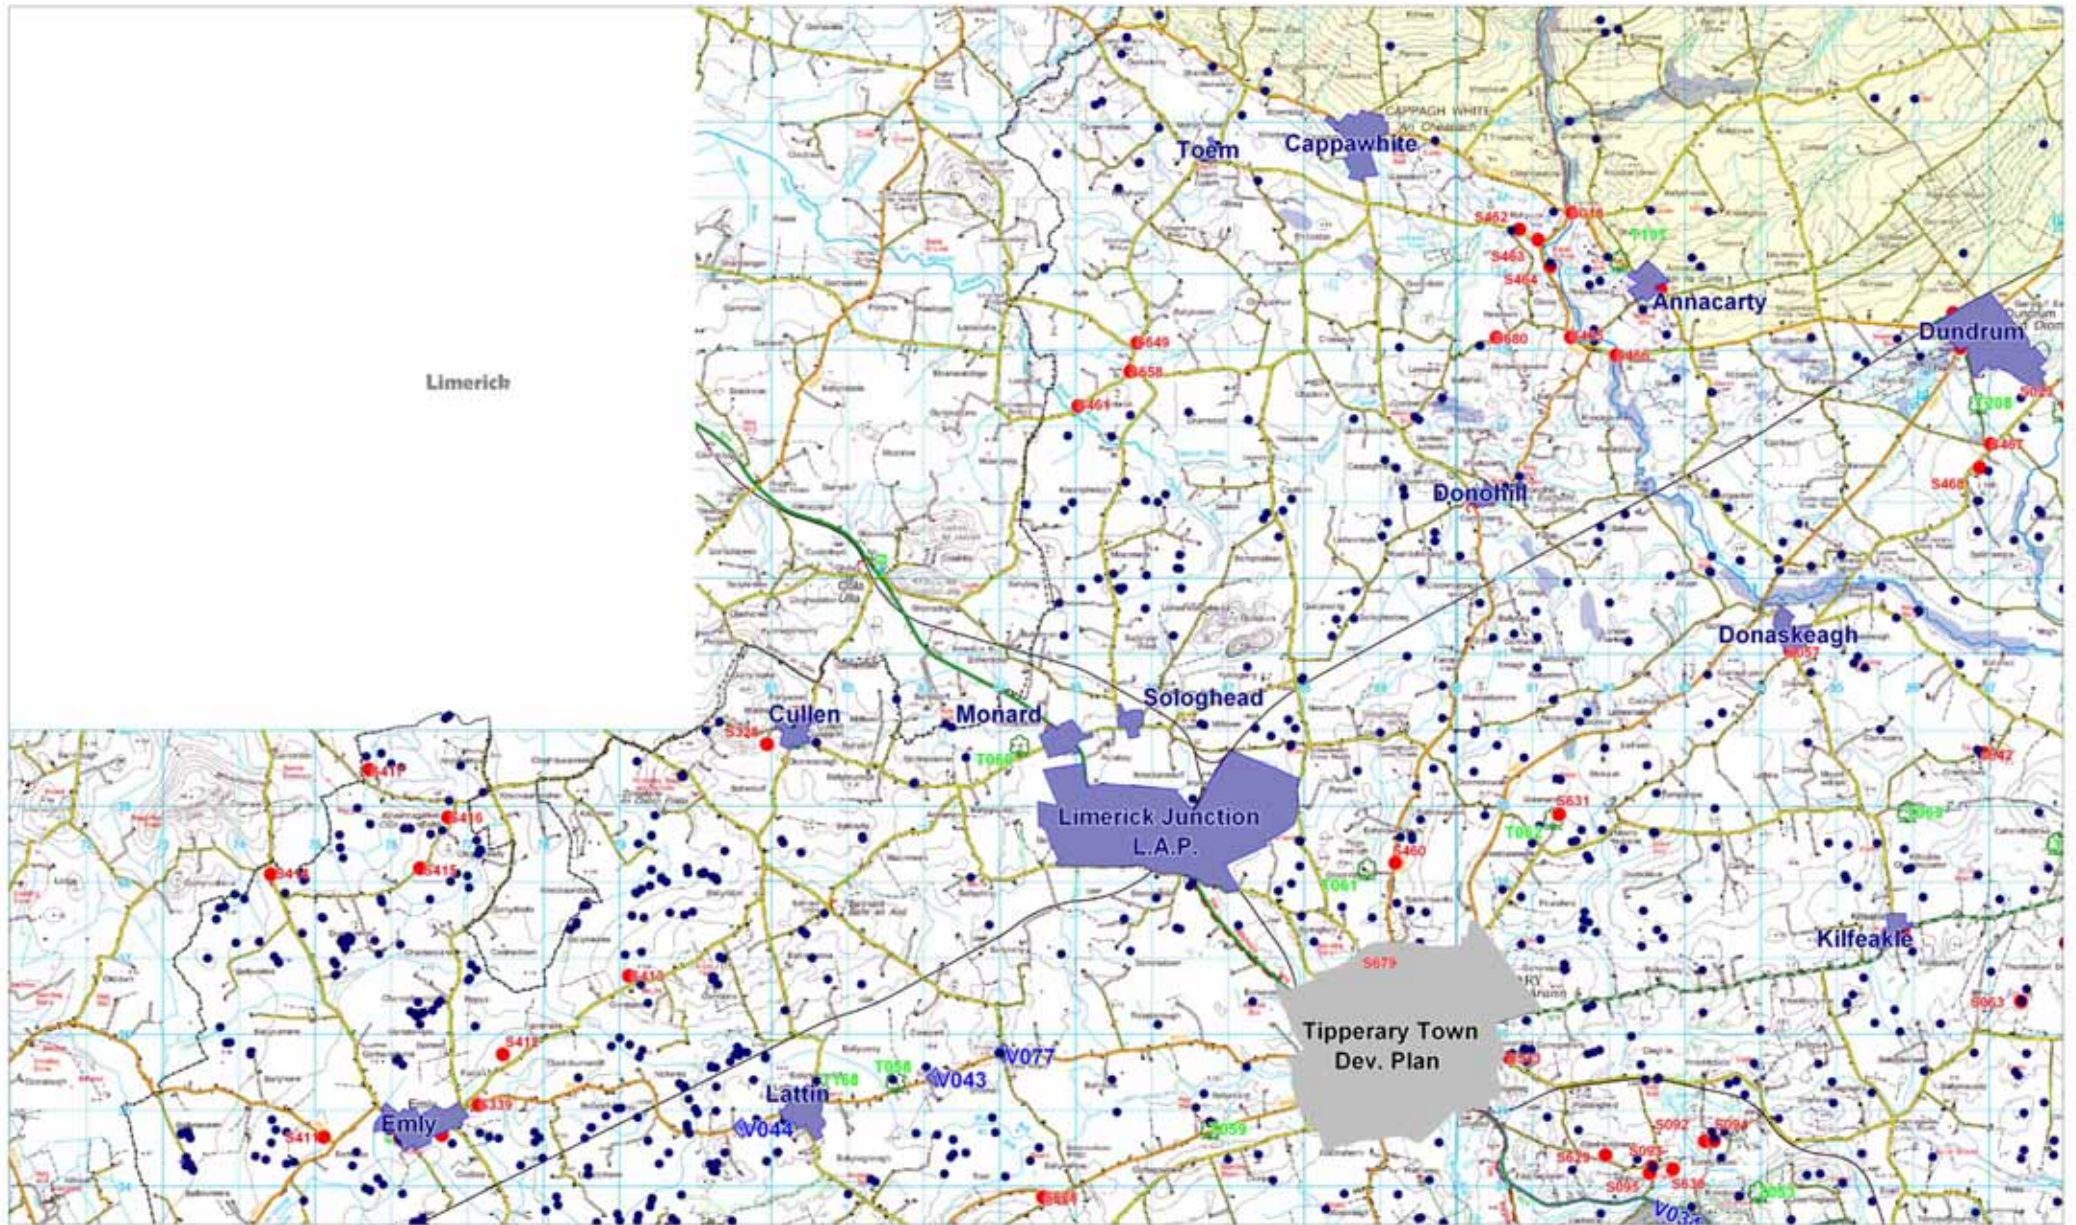

County Maps

Settlement Boundaries [Blue shaded area]	Listed Trees [Green tree icon]	Register of Protected Structures [Red dot]	Listed views [Blue diamond] View from a location [Blue dashed line] View from a road	County Boundary [Dashed line]	Natural Heritage Sites [Circle with dot] Feature [Purple shaded area] Region	Monuments [Black dot]	Amenity Areas [Light orange shaded area] Primary Amenity Area [Light yellow shaded area] Secondary Amenity Area	 Map No. 1.
--	--	--	---	---	---	---------------------------------	--	--

Village Boundaries [Blue shaded area]	Listed Trees [Green tree icon]	Register of Protected Structures [Red dot]	Listed views [Blue diamond icon] View from a location [Blue dashed line] View from a road	County Boundary [Dashed line]	Natural Heritage Sites [Circle with dot icon] Feature [Purple shaded area] Region	Monuments [Black dot]	Amenity Areas [Light orange shaded area] Primary Amenity Area [Light yellow shaded area] Secondary Amenity Area		Map No. 3.
---	--	--	--	---	--	---------------------------------	--	--	----------------------

North
Tipperary

Settlement Boundaries [Blue shaded area]	Listed Trees [Green tree icon]	Register of Protected Structures [Red dot]	Listed views [Blue diamond]	County Boundary [Dashed line]	Natural Heritage Sites [Circle with dot]	Monuments [Black dot]	Amenity Areas [Light orange and light yellow shaded areas]		Map No. 5.
			View from a Point View from a Line		Feature Region	Primary Amenity Area Second Amenity Area			

Map No. 10.