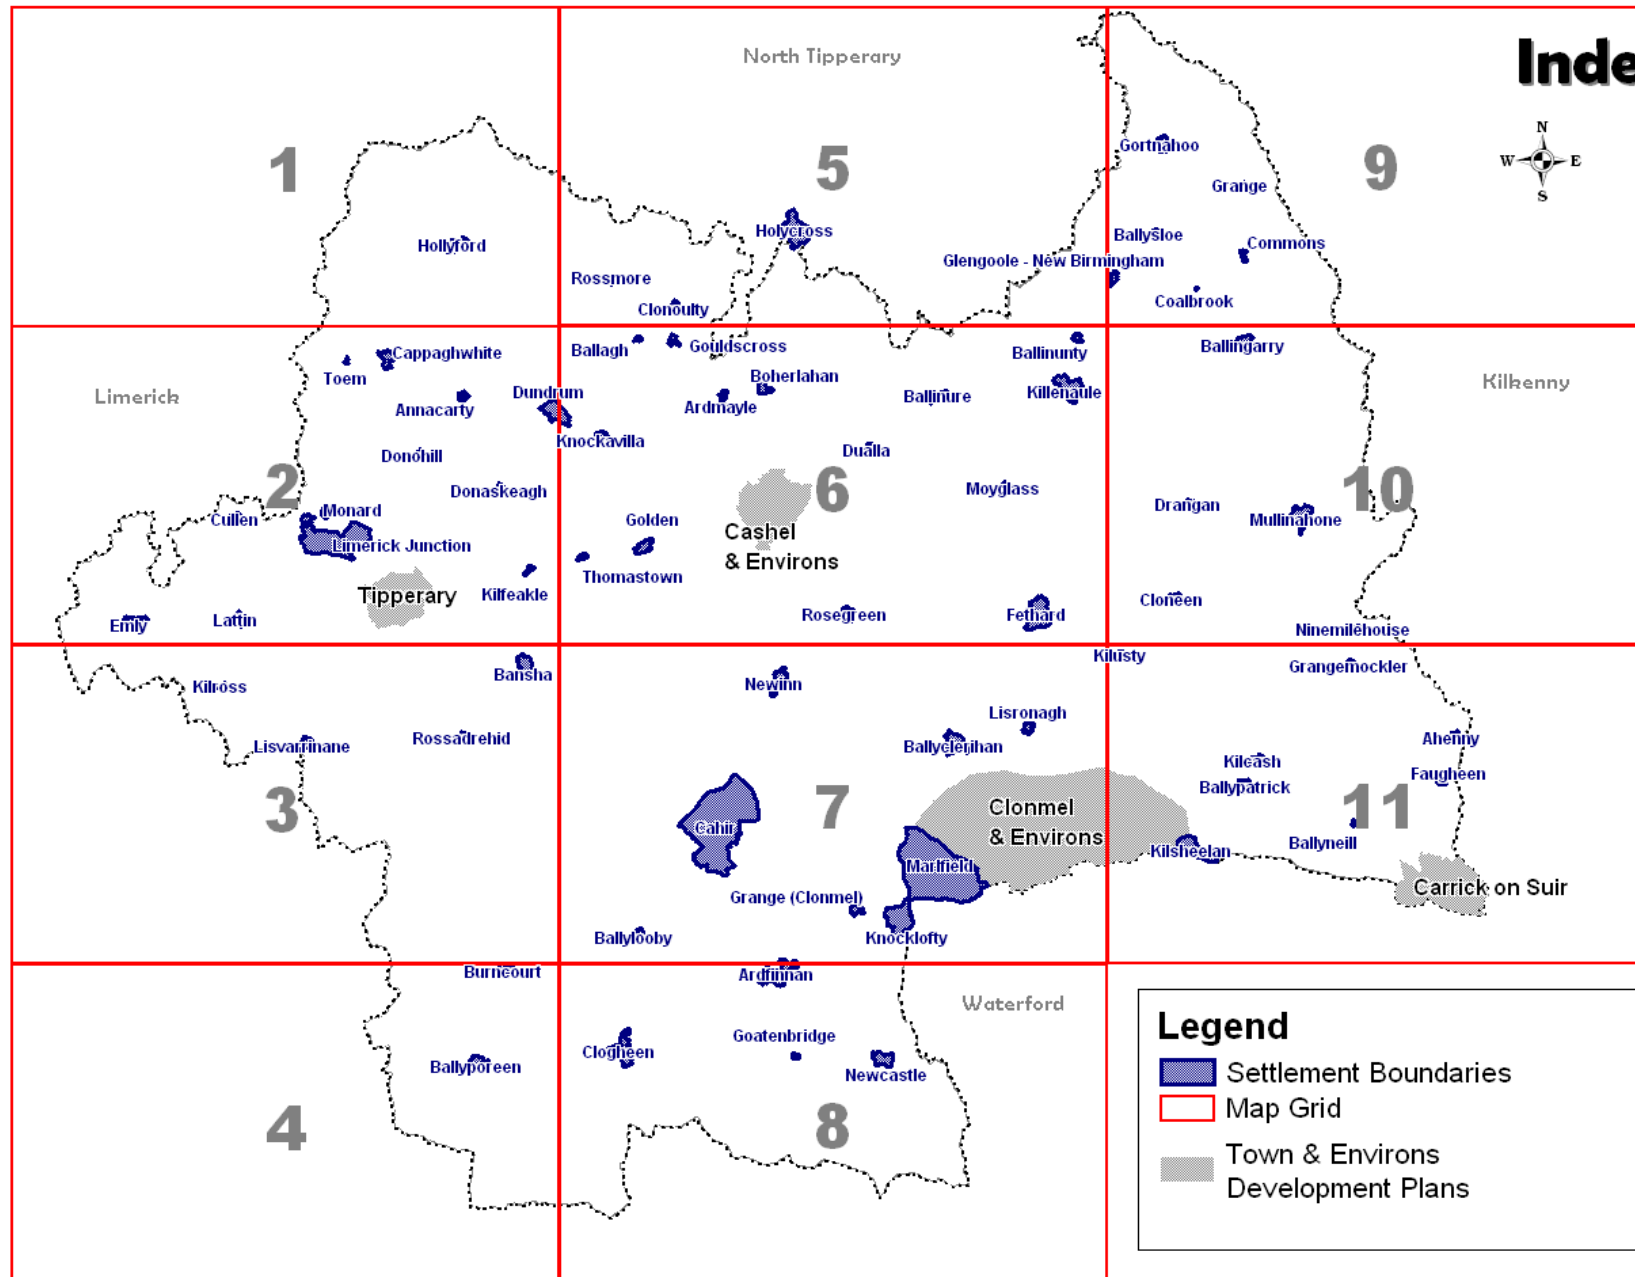

County Maps

Settlement Boundaries [Blue shaded area]	Listed Trees [Green tree icon]	Register of Protected Structures [Red dot]	Listed views [Blue diamond] View from a location [Blue dashed line] View from a road	County Boundary [Dashed line]	Natural Heritage Sites [Circle with dot] Feature [Purple shaded area] Region	Monuments [Black dot]	Amenity Areas [Light orange shaded area] Primary Amenity Area [Light yellow shaded area] Secondary Amenity Area	 Map No. 1.
--	--	--	---	---	---	---------------------------------	--	--

Village Boundaries [Blue shaded area]	Listed Trees [Green tree icon]	Register of Protected Structures [Red dot]	Listed views [Blue diamond icon] View from a location [Blue dashed line] View from a road	County Boundary [Dashed line]	Natural Heritage Sites [Circle with dot icon] Feature [Purple shaded area] Region	Monuments [Black dot]	Amenity Areas [Light orange shaded area] Primary Amenity Area [Light yellow shaded area] Secondary Amenity Area		Map No. 3.
---	--	--	--	---	--	---------------------------------	--	--	----------------------

North
Tipperary

Settlement Boundaries [Blue shaded area]	Listed Trees [Green tree icon]	Register of Protected Structures [Red dot]	Listed views [Blue diamond]	County Boundary [Dashed line]	Natural Heritage Sites [Circle with dot]	Monuments [Black dot]	Amenity Areas [Light orange and light yellow shaded areas]		Map No. 5.
			View from a Point View from a Line		Feature Region	Primary Amenity Area Second Amenity Area			

Map No. 10.