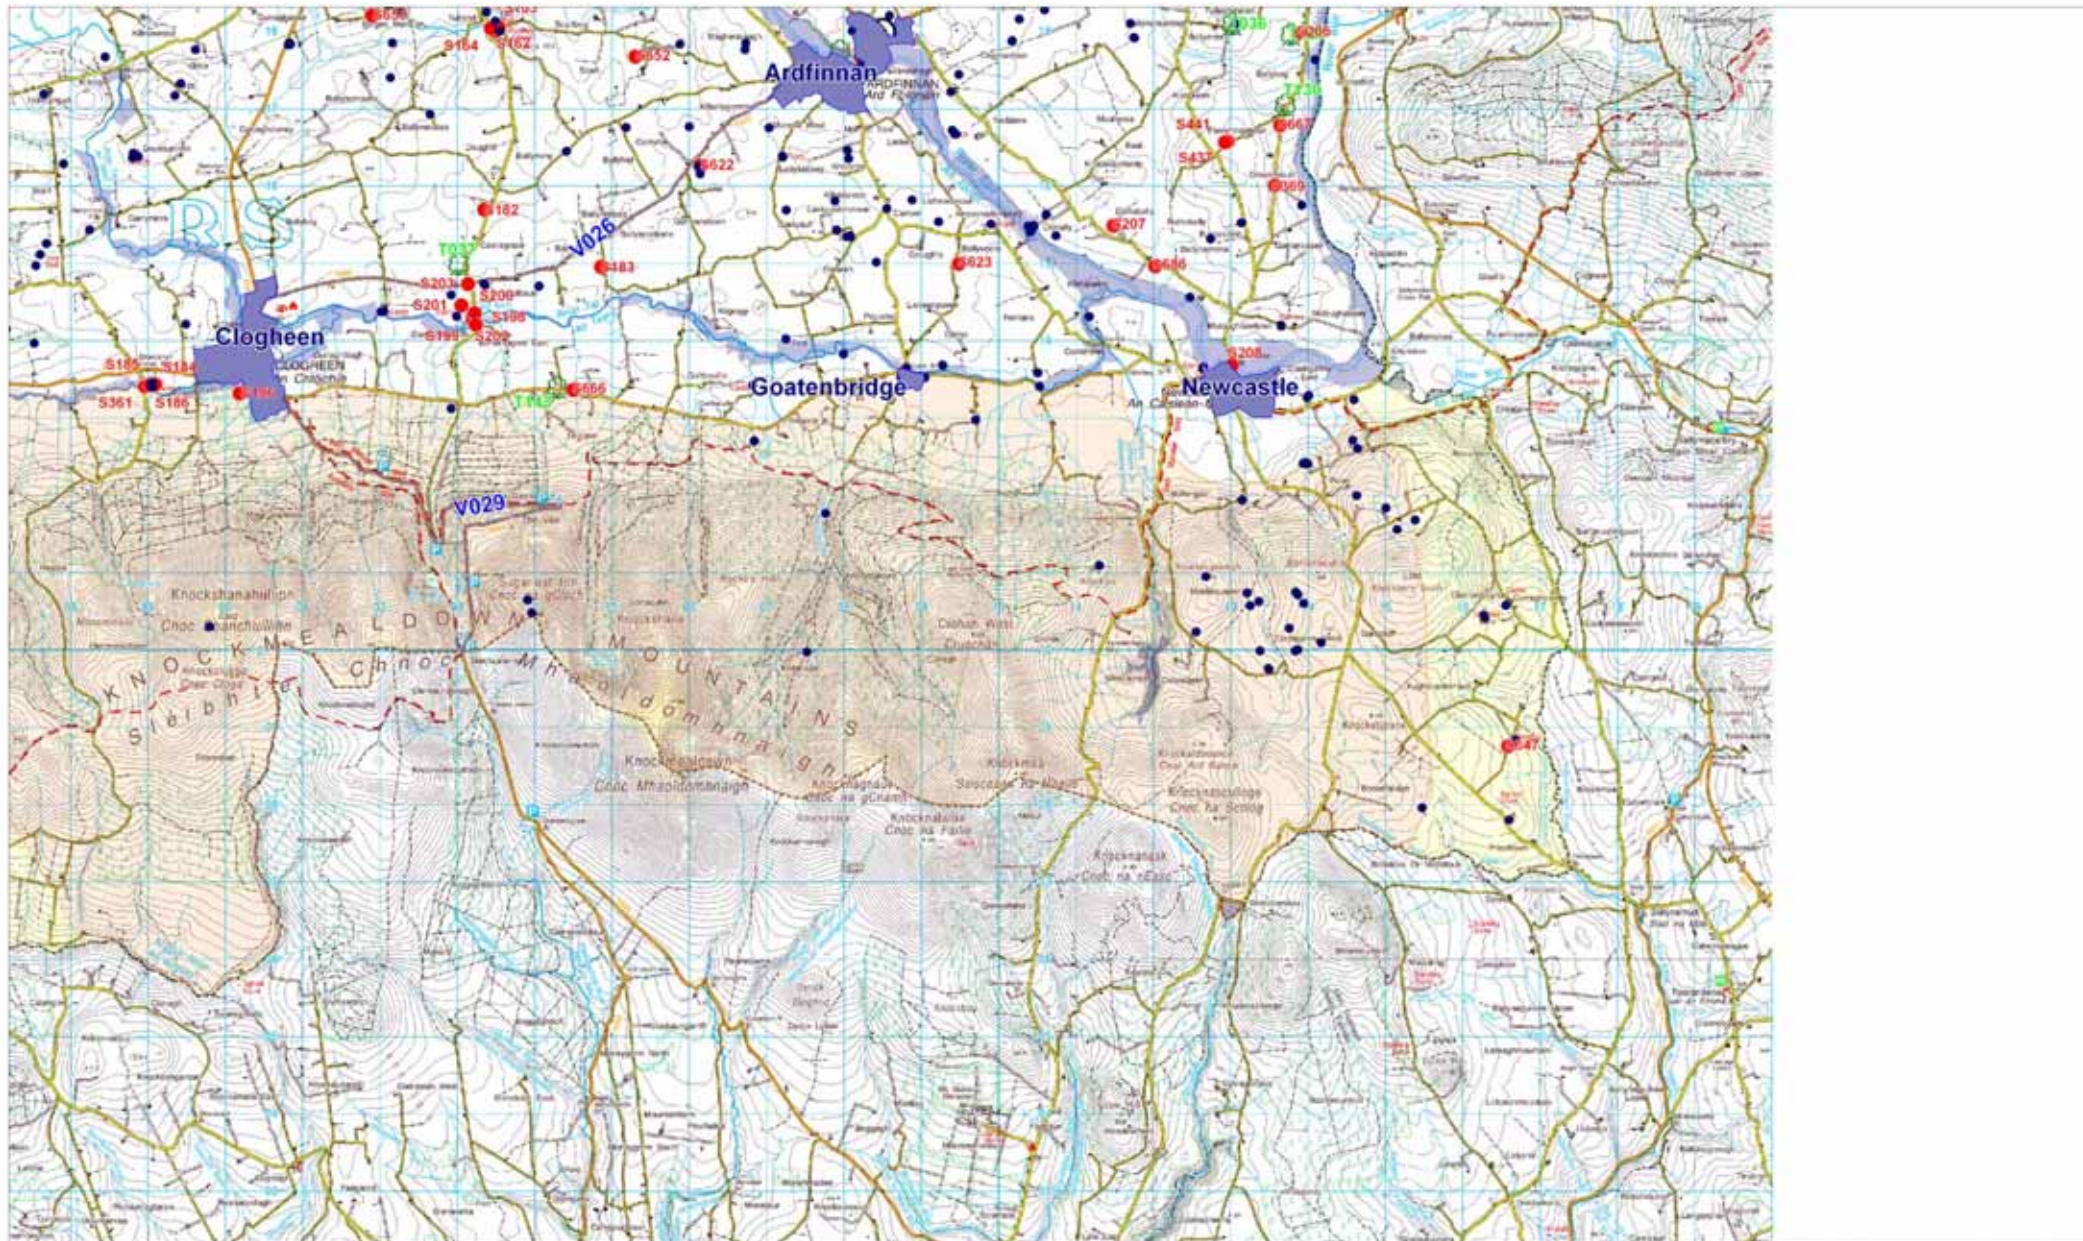

County Maps

Settlement Boundaries [Blue shaded area]	Listed Trees [Green tree icon]	Register of Protected Structures [Red dot]	Listed views [Blue diamond] View from a location [Blue dashed line] View from a road	County Boundary [Dashed line]	Natural Heritage Sites [Circle with dot] Feature [Purple shaded area] Region	Monuments [Black dot]	Amenity Areas [Light orange shaded area] Primary Amenity Area [Light yellow shaded area] Secondary Amenity Area	 Map No. 1.
--	--	--	---	---	---	---------------------------------	--	--

Village Boundaries [Blue shaded area]	Listed Trees [Green tree icon]	Register of Protected Structures [Red dot]	Listed views [Blue diamond icon] View from a location [Blue dashed line] View from a road	County Boundary [Dashed line]	Natural Heritage Sites [Circle with dot icon] Feature [Purple shaded area] Region	Monuments [Black dot]	Amenity Areas [Light orange shaded area] Primary Amenity Area [Light yellow shaded area] Secondary Amenity Area		Map No. 3.
---	--	--	--	---	--	---------------------------------	--	--	----------------------

Cork

Settlement Boundaries ■	Listed Trees 🌳	Register of Protected Structures ●	Listed views ◆ View from a location - - - View from a road	County Boundary - - -	Natural Heritage Sites ⊙ Feature ■ Region	Monuments ●	Amenity Areas ■ Primary Amenity Area ■ Secondary Amenity Area		Map No. 4.
-----------------------------------	--------------------------	--	---	---------------------------------	--	-----------------------	--	--	----------------------

North
Tipperary

Settlement Boundaries [Blue shaded area]	Listed Trees [Green tree icon]	Register of Protected Structures [Red dot]	Listed views [Blue diamond]	County Boundary [Dashed line]	Natural Heritage Sites [Circle with dot]	Monuments [Black dot]	Amenity Areas [Light orange and light yellow shaded areas]		Map No. 5.
			View from a Point View from a Line		Feature Region	Primary Amenity Area Second Amenity Area			