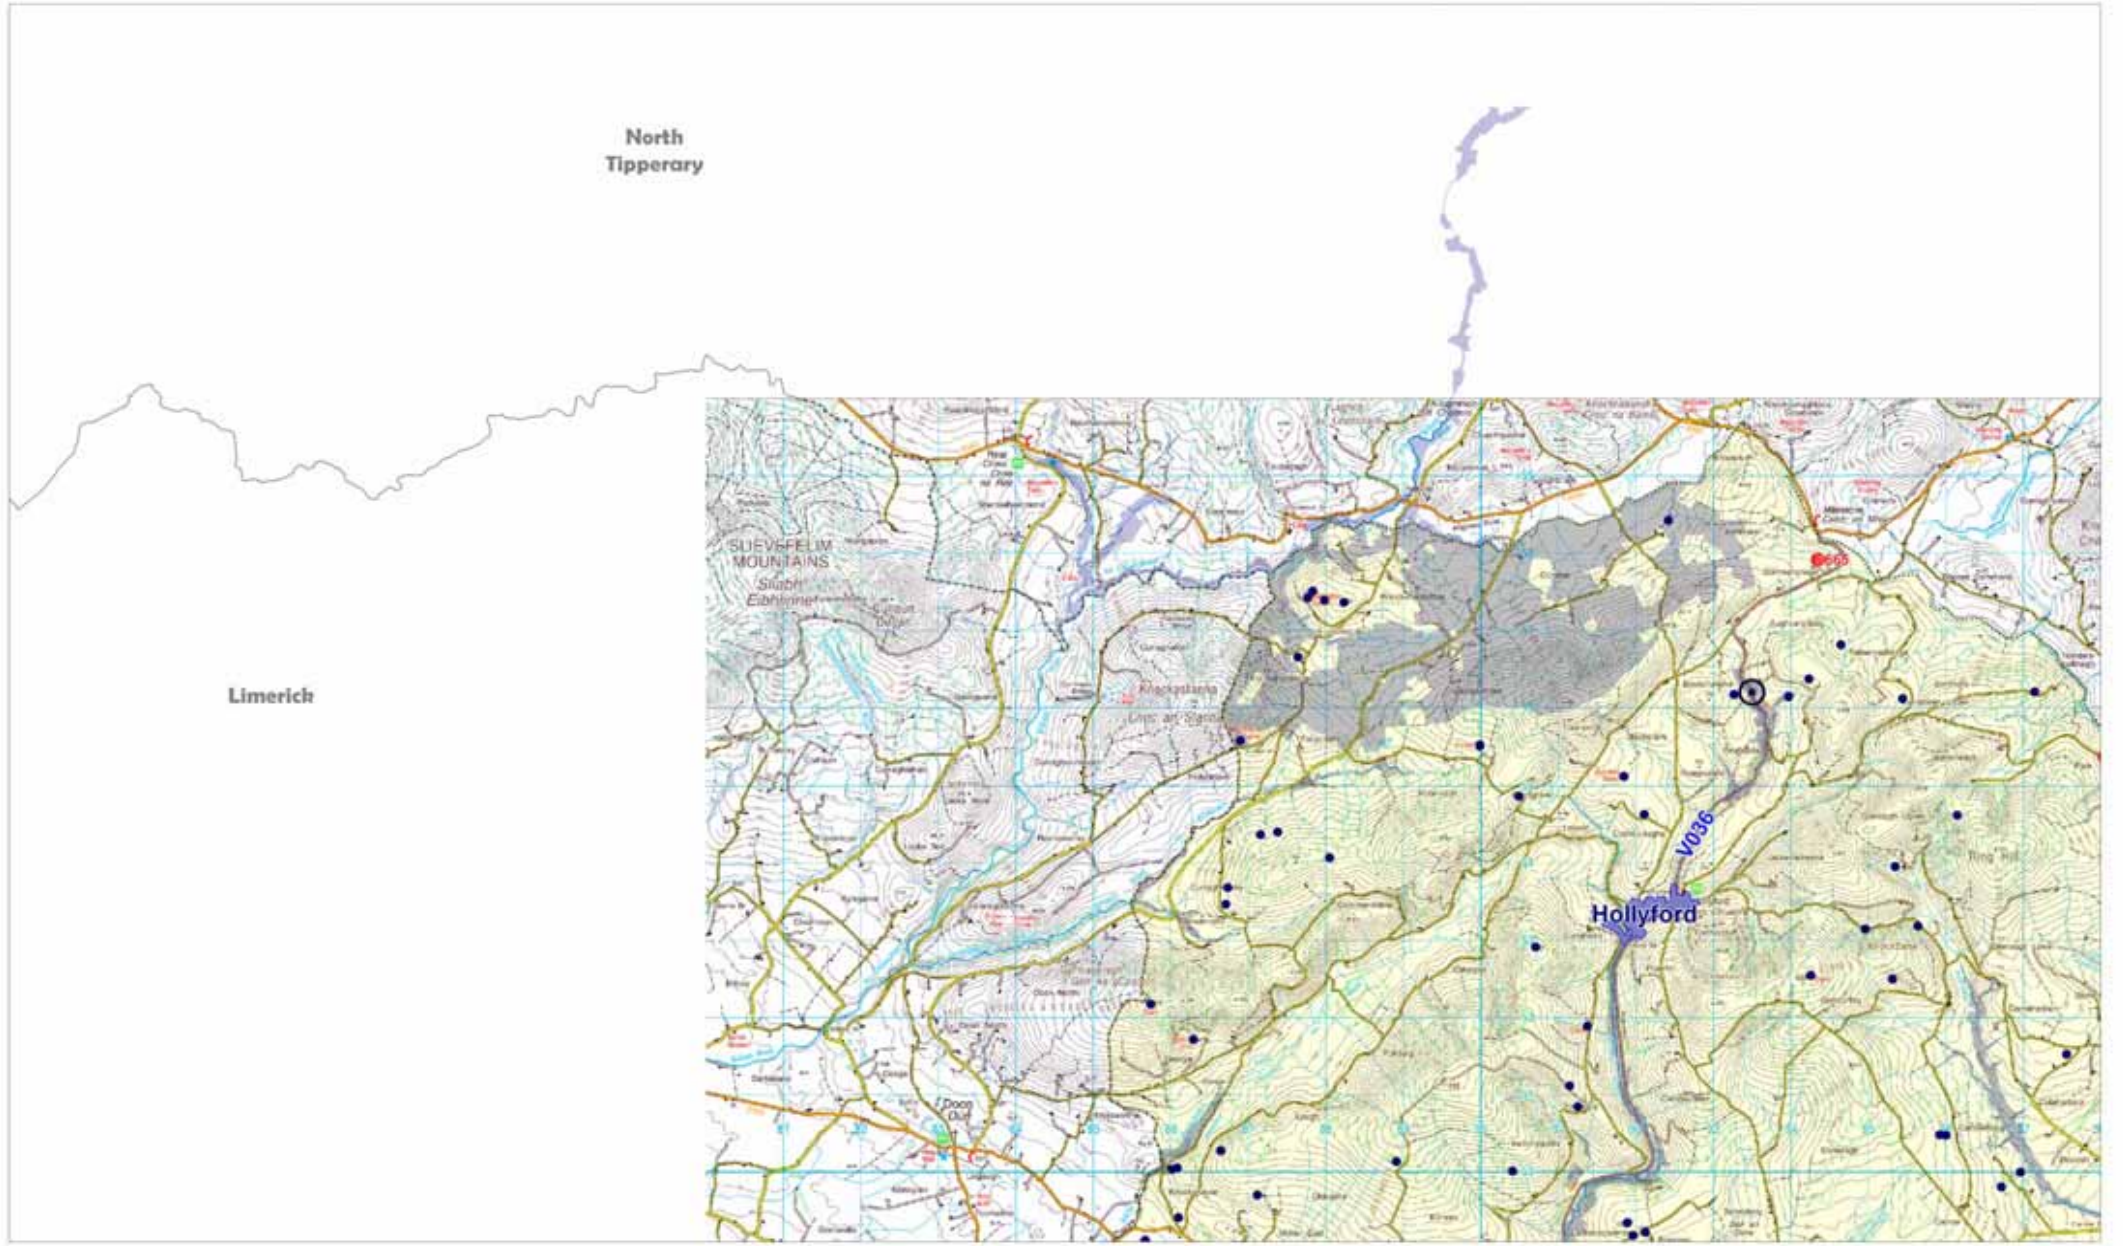

County Maps

Settlement Boundaries [Blue shaded area]	Listed Trees [Green tree icon]	Register of Protected Structures [Red dot]	Listed views [Blue diamond] View from a location [Blue dashed line] View from a road	County Boundary [Dashed line]	Natural Heritage Sites [Circle with dot] Feature [Purple shaded area] Region	Monuments [Black dot]	Amenity Areas [Light orange shaded area] Primary Amenity Area [Light yellow shaded area] Secondary Amenity Area	 Map No. 1.
--	--	--	---	---	---	---------------------------------	--	--

Village Boundaries [Blue shaded area]	Listed Trees [Green tree icon]	Register of Protected Structures [Red dot]	Listed views [Blue diamond icon] View from a location [Blue dashed line] View from a road	County Boundary [Dashed line]	Natural Heritage Sites [Circle with dot icon] Feature [Purple shaded area] Region	Monuments [Black dot]	Amenity Areas [Light orange shaded area] Primary Amenity Area [Light yellow shaded area] Secondary Amenity Area		Map No. 3.
---	--	--	--	---	--	---------------------------------	--	--	----------------------

North
Tipperary

Settlement Boundaries [Blue shaded area]	Listed Trees [Green tree icon]	Register of Protected Structures [Red dot]	Listed views [Blue diamond]	County Boundary [Dashed line]	Natural Heritage Sites [Circle with dot]	Monuments [Black dot]	Amenity Areas [Light orange and light yellow shaded areas]		Map No. 5.
			View from a Point View from a Line		Feature Region	Primary Amenity Area Second Amenity Area			

Map No. 10.