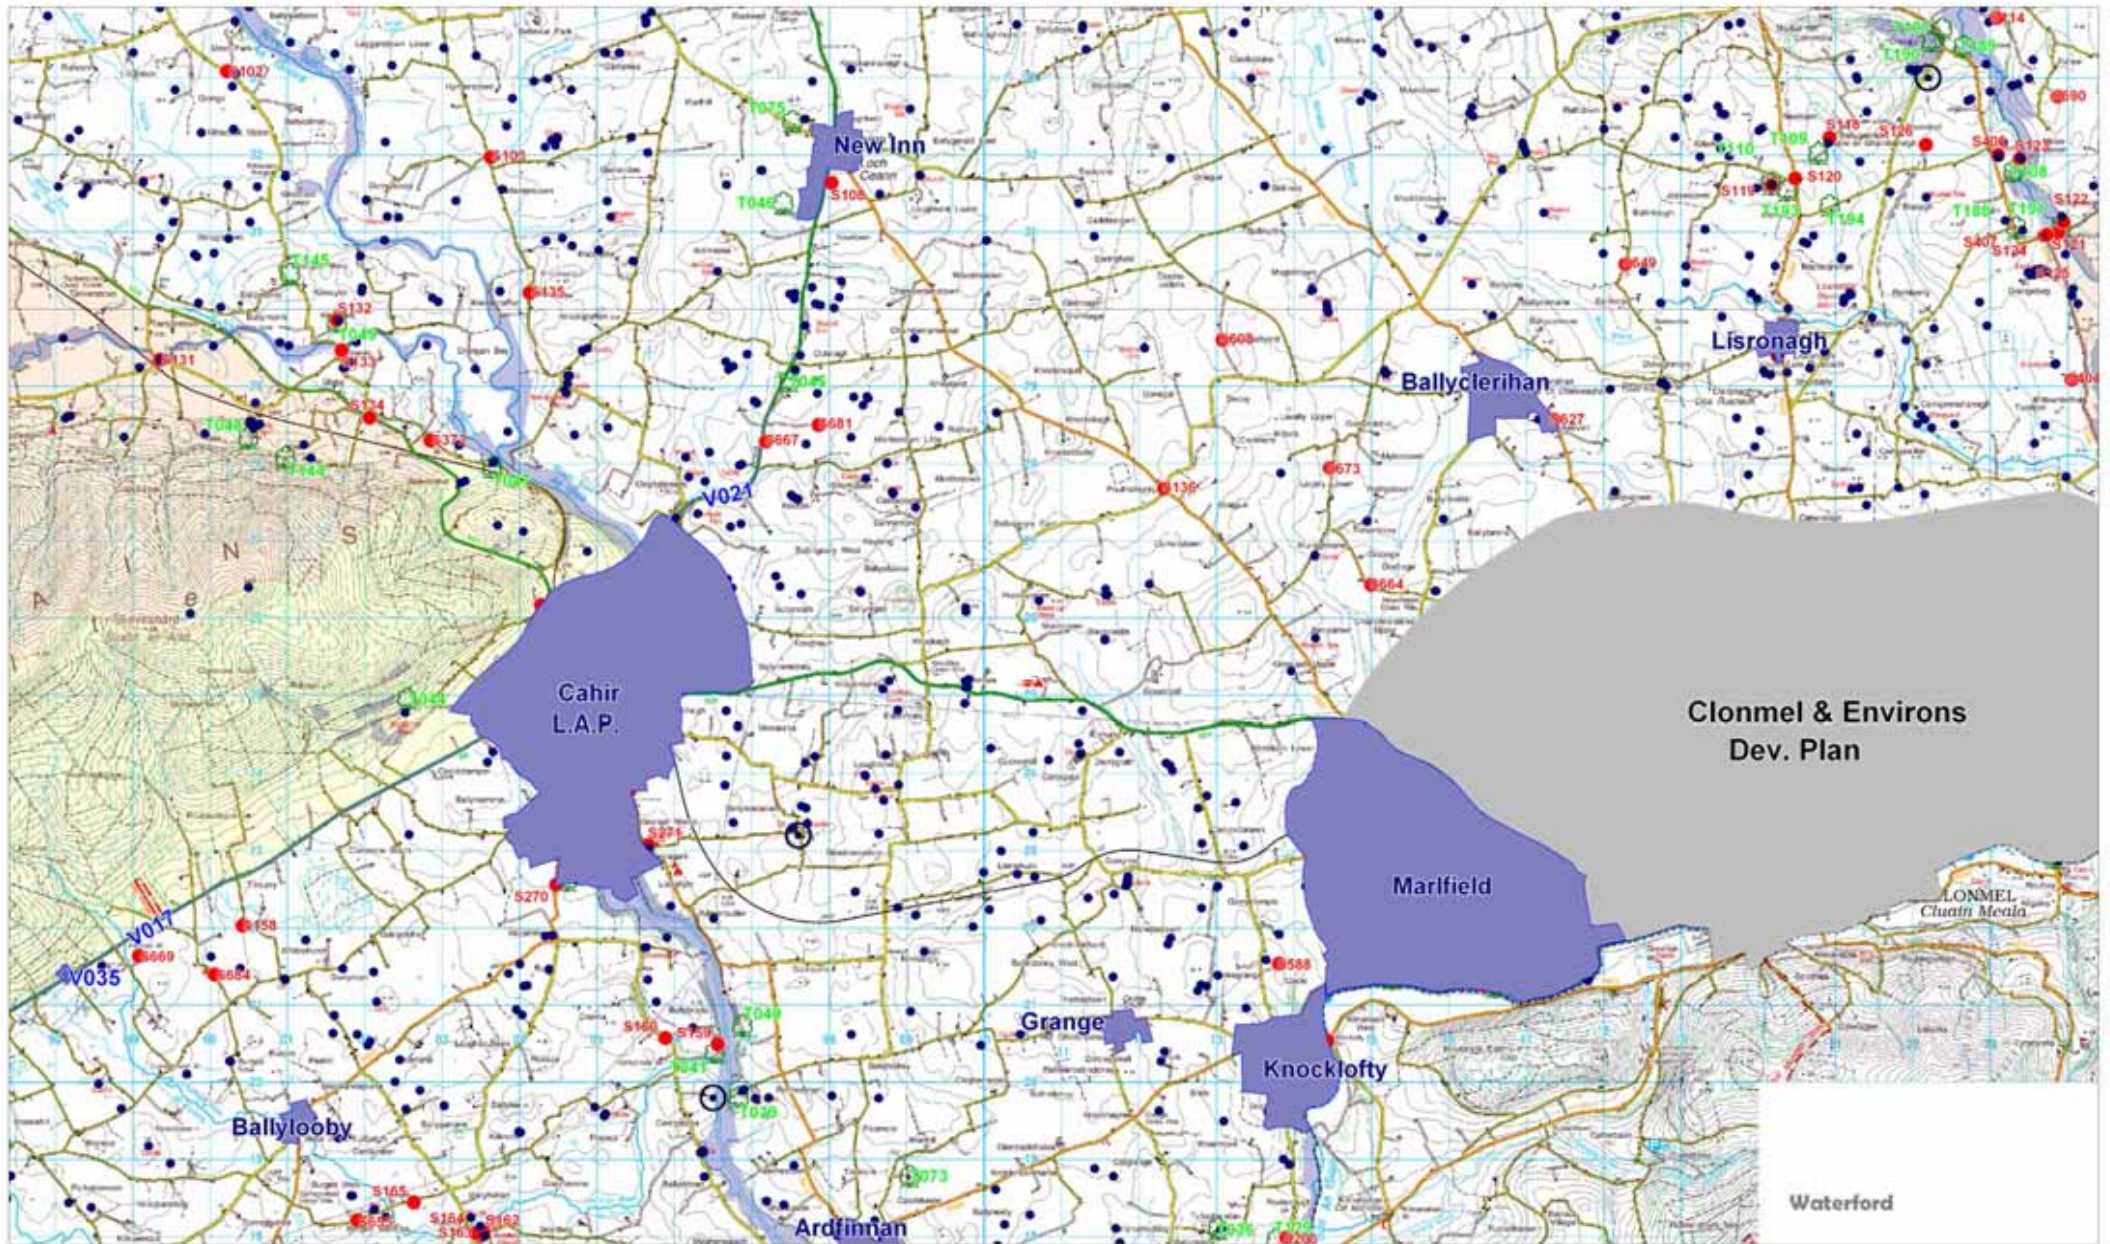

County Maps

Settlement Boundaries [Blue shaded area]	Listed Trees [Green tree icon]	Register of Protected Structures [Red dot]	Listed views [Blue diamond] View from a location [Blue dashed line] View from a road	County Boundary [Dashed line]	Natural Heritage Sites [Circle with dot] Feature [Purple shaded area] Region	Monuments [Black dot]	Amenity Areas [Light orange shaded area] Primary Amenity Area [Light yellow shaded area] Secondary Amenity Area	 Map No. 1.
--	--	--	---	---	---	---------------------------------	--	--

Village Boundaries [Blue shaded area]	Listed Trees [Green tree icon]	Register of Protected Structures [Red dot]	Listed views [Blue diamond icon] View from a location [Blue dashed line] View from a road	County Boundary [Dashed line]	Natural Heritage Sites [Circle with dot icon] Feature [Purple shaded area] Region	Monuments [Black dot]	Amenity Areas [Light orange shaded area] Primary Amenity Area [Light yellow shaded area] Secondary Amenity Area		Map No. 3.
---	--	--	--	---	--	---------------------------------	--	--	----------------------

Cork

Settlement Boundaries ■	Listed Trees 🌳	Register of Protected Structures ●	Listed views ◆ View from a location - - - View from a road	County Boundary - - -	Natural Heritage Sites ⊙ Feature ■ Region	Monuments ●	Amenity Areas ■ Primary Amenity Area ■ Secondary Amenity Area		Map No. 4.
-----------------------------------	--------------------------	--	---	---------------------------------	--	-----------------------	--	--	----------------------

North
Tipperary

Settlement Boundaries [Blue shaded area]	Listed Trees [Green tree icon]	Register of Protected Structures [Red dot]	Listed views [Blue diamond]	County Boundary [Dashed line]	Natural Heritage Sites [Circle with dot]	Monuments [Black dot]	Amenity Areas [Light orange and light yellow shaded areas]		Map No. 5.
			View from a Point View from a Line		Feature Region	Primary Amenity Area Second Amenity Area			