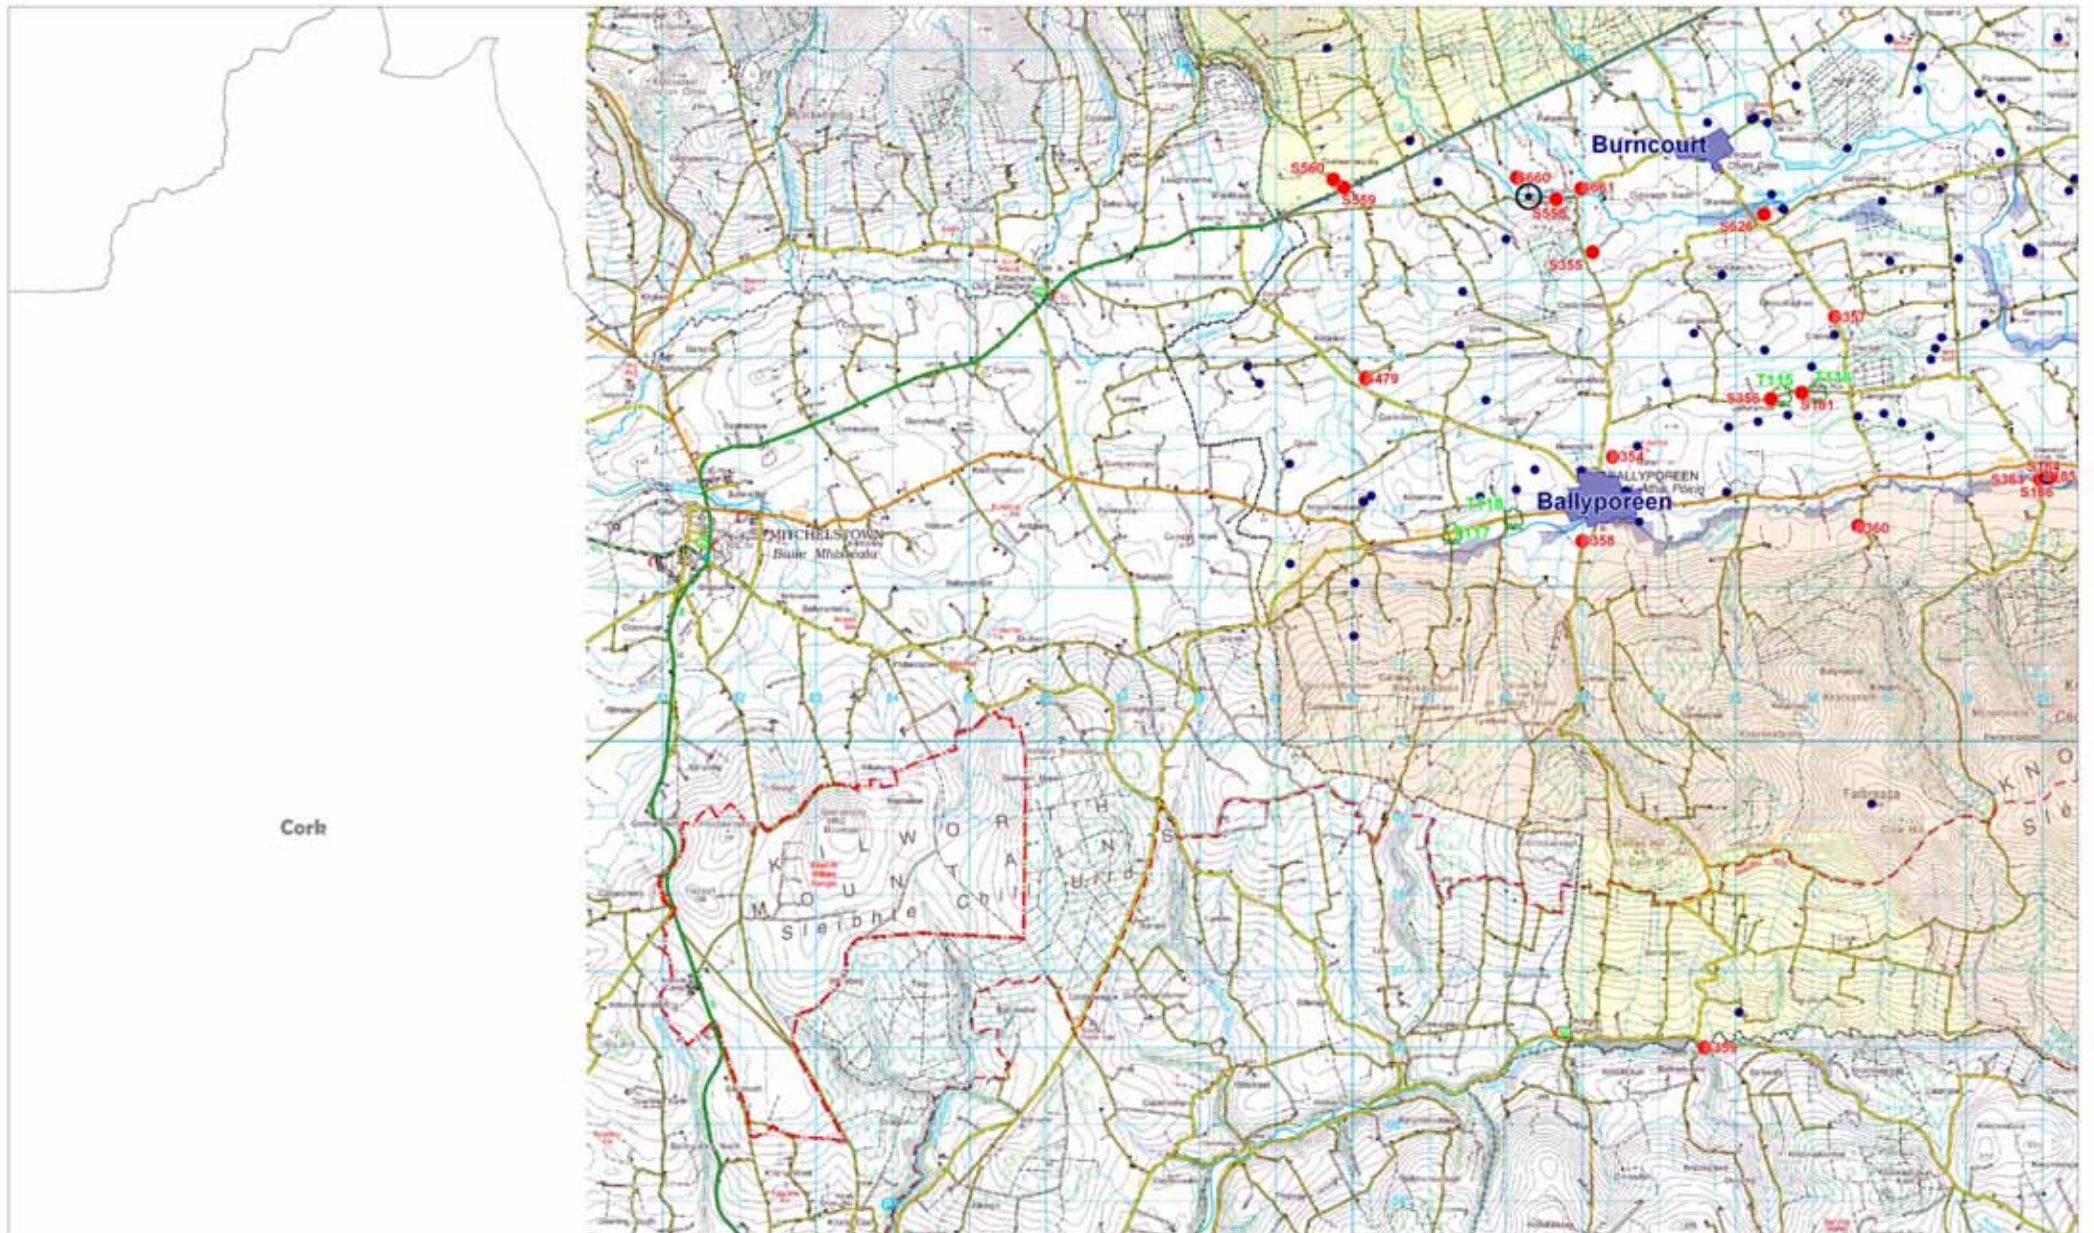

County Maps

Settlement Boundaries [Blue shaded area]	Listed Trees [Green tree icon]	Register of Protected Structures [Red dot]	Listed views [Blue diamond] View from a location [Blue dashed line] View from a road	County Boundary [Dashed line]	Natural Heritage Sites [Circle with dot] Feature [Purple shaded area] Region	Monuments [Black dot]	Amenity Areas [Light orange shaded area] Primary Amenity Area [Light yellow shaded area] Secondary Amenity Area	 Map No. 1.
--	--	--	---	---	---	---------------------------------	--	--

Village Boundaries [Blue shaded area]	Listed Trees [Green tree icon]	Register of Protected Structures [Red dot]	Listed views [Blue diamond icon] View from a location [Blue dashed line] View from a road	County Boundary [Dashed line]	Natural Heritage Sites [Circle with dot icon] Feature [Purple shaded area] Region	Monuments [Black dot]	Amenity Areas [Light orange shaded area] Primary Amenity Area [Light yellow shaded area] Secondary Amenity Area		Map No. 3.
---	--	--	--	---	--	---------------------------------	--	--	----------------------

North
Tipperary

Settlement Boundaries [Blue shaded area]	Listed Trees [Green tree icon]	Register of Protected Structures [Red dot]	Listed views [Blue diamond]	County Boundary [Dashed line]	Natural Heritage Sites [Circle with dot]	Monuments [Black dot]	Amenity Areas [Light orange and light yellow shaded areas]		Map No. 5.
			View from a Point View from a Line		Feature Region	Primary Amenity Area Second Amenity Area			

Map No. 10.