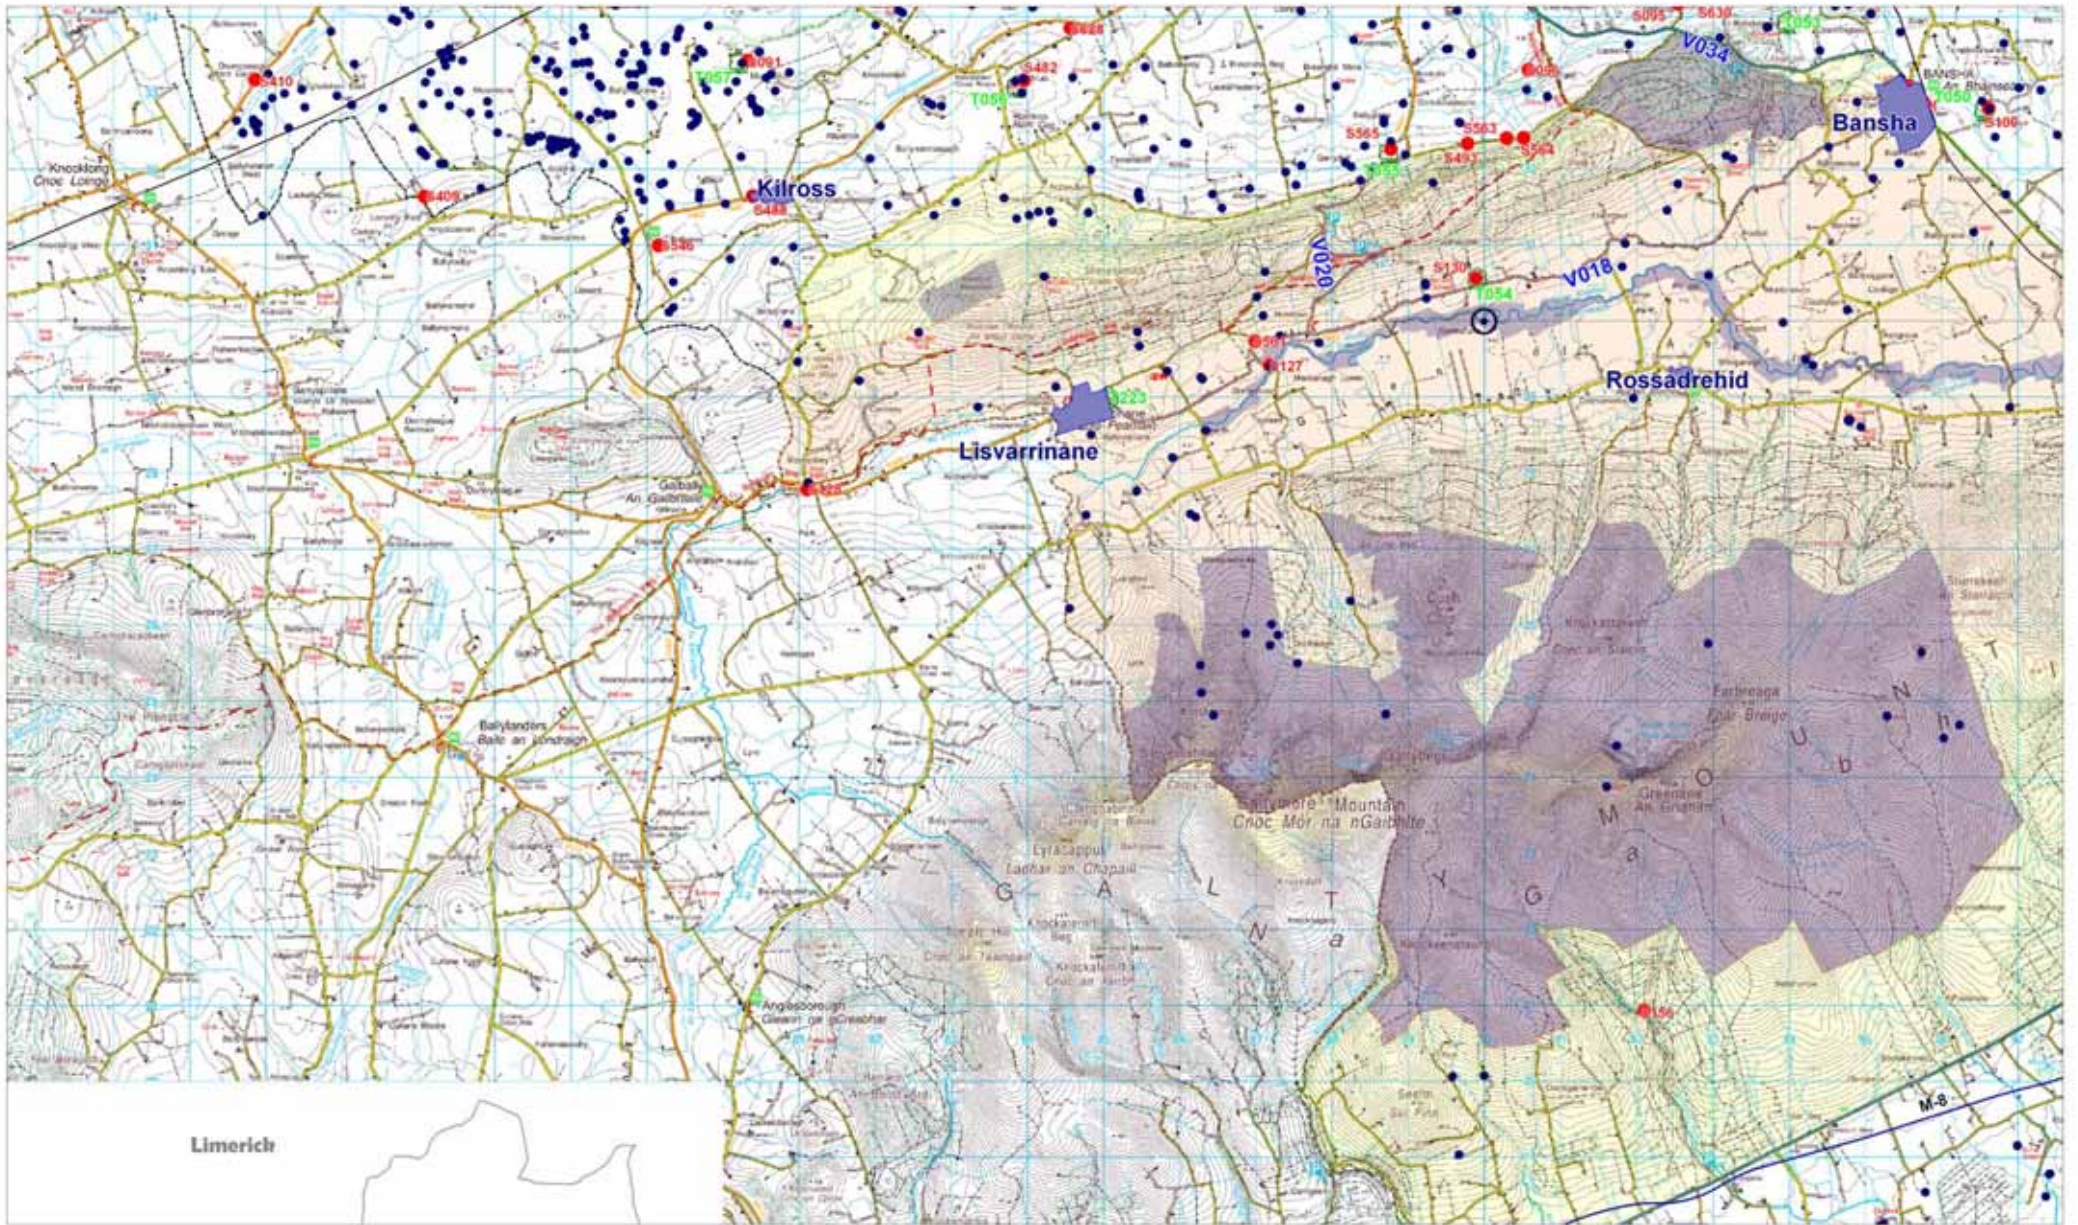

County Maps

Settlement Boundaries [Blue shaded area]	Listed Trees [Green tree icon]	Register of Protected Structures [Red dot]	Listed views [Blue diamond] View from a location [Blue dashed line] View from a road	County Boundary [Dashed line]	Natural Heritage Sites [Circle with dot] Feature [Purple shaded area] Region	Monuments [Black dot]	Amenity Areas [Light orange shaded area] Primary Amenity Area [Light yellow shaded area] Secondary Amenity Area	 Map No. 1.
--	--	--	---	---	---	---------------------------------	--	--

Village Boundaries [Blue shaded area]	Listed Trees [Green tree icon]	Register of Protected Structures [Red dot]	Listed views [Blue diamond icon] View from a location [Blue dashed line] View from a road	County Boundary [Dashed line]	Natural Heritage Sites [Circle with dot icon] Feature [Purple shaded area] Region	Monuments [Black dot]	Amenity Areas [Light orange shaded area] Primary Amenity Area [Light yellow shaded area] Secondary Amenity Area		Map No. 3.
---	--	--	--	---	--	---------------------------------	--	--	----------------------

North
Tipperary

Settlement Boundaries [Blue shaded area]	Listed Trees [Green tree icon]	Register of Protected Structures [Red dot]	Listed views [Blue diamond]	County Boundary [Dashed line]	Natural Heritage Sites [Circle with dot]	Monuments [Black dot]	Amenity Areas [Light orange and light yellow shaded areas]		Map No. 5.
			View from a Point View from a Line		Feature Region	Primary Amenity Area Second Amenity Area			

Kilkenny

Settlement Boundaries 	Listed Trees 	Register of Protected Structures 	Listed views View from point location View from road	County Boundary 	Natural Heritage Sites Feature Area	Monuments 	Amenity Areas Primary Amenity Area Secondary Amenity Area		Map No. 9.
----------------------------------	-------------------------	---	---	----------------------------	--	----------------------	--	--	-----------------------------