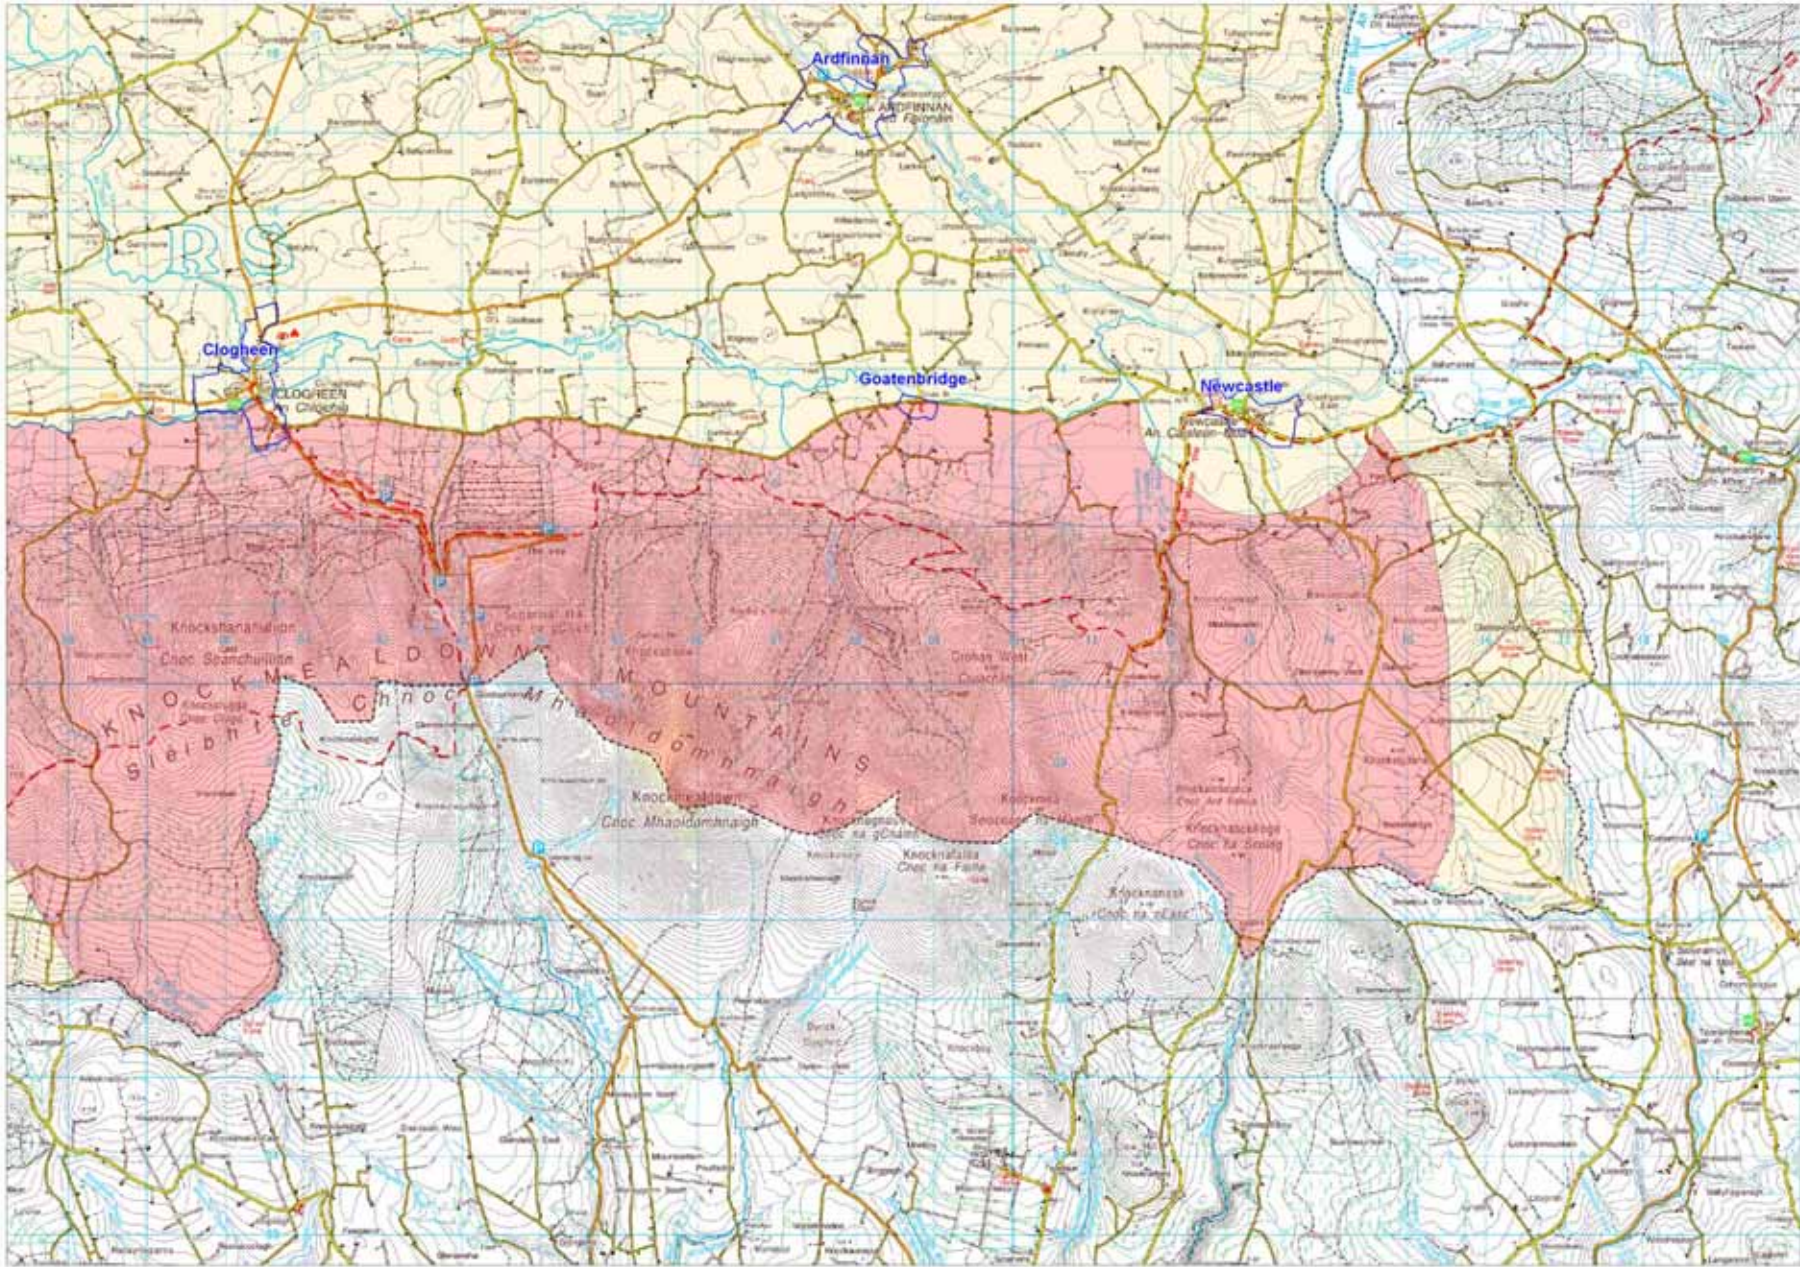

South Tipperary County Council
Landscape Policy for Wind Energy Development

Map 5

- Settlement boundaries
- Areas Unsuitable for Wind Energy Development
- Preferred Area for Wind Energy Development
- Area open for Consideration

**South Tipperary County Council
Landscape Policy for Wind Energy Development**

Map 6

**South Tipperary County Council
Landscape Policy for Wind Energy Development**

Map 7

- Town council and environs
- Settlement boundaries
- Areas Unsuitable for Wind Energy Development
- Preferred Area for Wind Energy Development
- Area open for Consideration

South Tipperary County Council
Landscape Policy for Wind Energy Development

Map 8

- | | | |
|---|---|--|
|  Town council and environs |  Settlement boundaries |  Areas Unsuitable for Wind Energy Development |
| | |  Preferred Area for Wind Energy Development |
| | |  Area open for Consideration |

South Tipperary County Council
Landscape Policy for Wind Energy Development

Map 9

Kilkenny

 Town Council and Environs	 Settlement Boundaries	 Areas Unsuitable for Wind Energy Development  Preferred Area for Wind Energy Development  Area open for Consideration	South Tipperary County Council Landscape Policy for Wind Energy Development	Map 10	
--	---	---	--	---------------	---