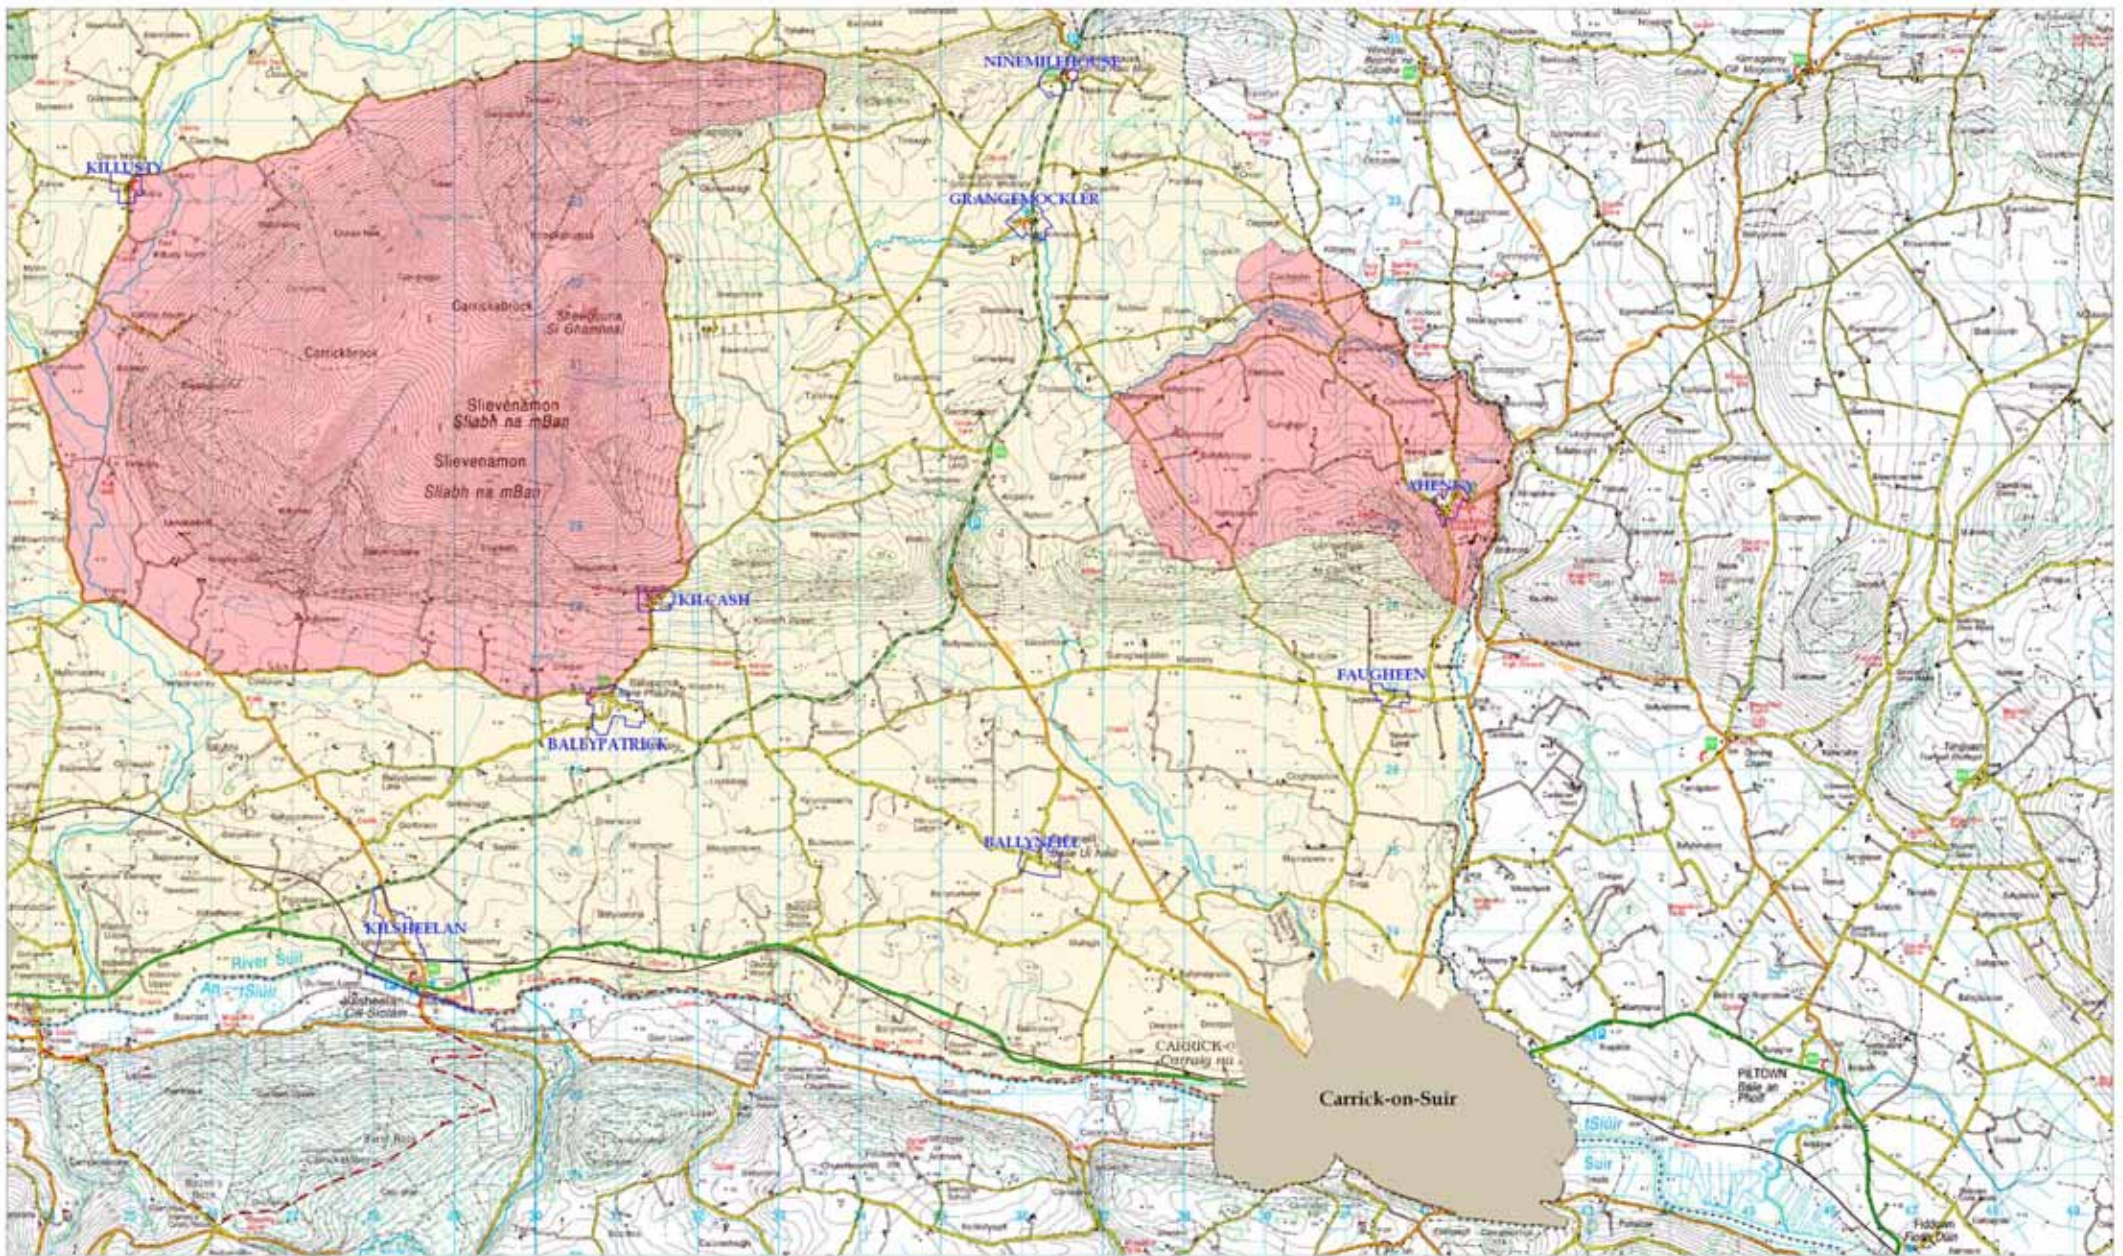

South Tipperary County Council
Landscape Policy for Wind Energy Development

Map 9

Kilkenny

 Town Council and Environs	 Settlement Boundaries	 Areas Unsuitable for Wind Energy Development  Preferred Area for Wind Energy Development  Area open for Consideration	South Tipperary County Council Landscape Policy for Wind Energy Development	Map 10	
--	---	---	--	---------------	---

Town Council and Environs
 Settlement Boundaries

Areas Unsuitable for Wind Energy Development
 Preferred Area for Wind Energy Development
 Area open for Consideration

South Tipperary County Council
Landscape Policy for Wind Energy Development

Map 11