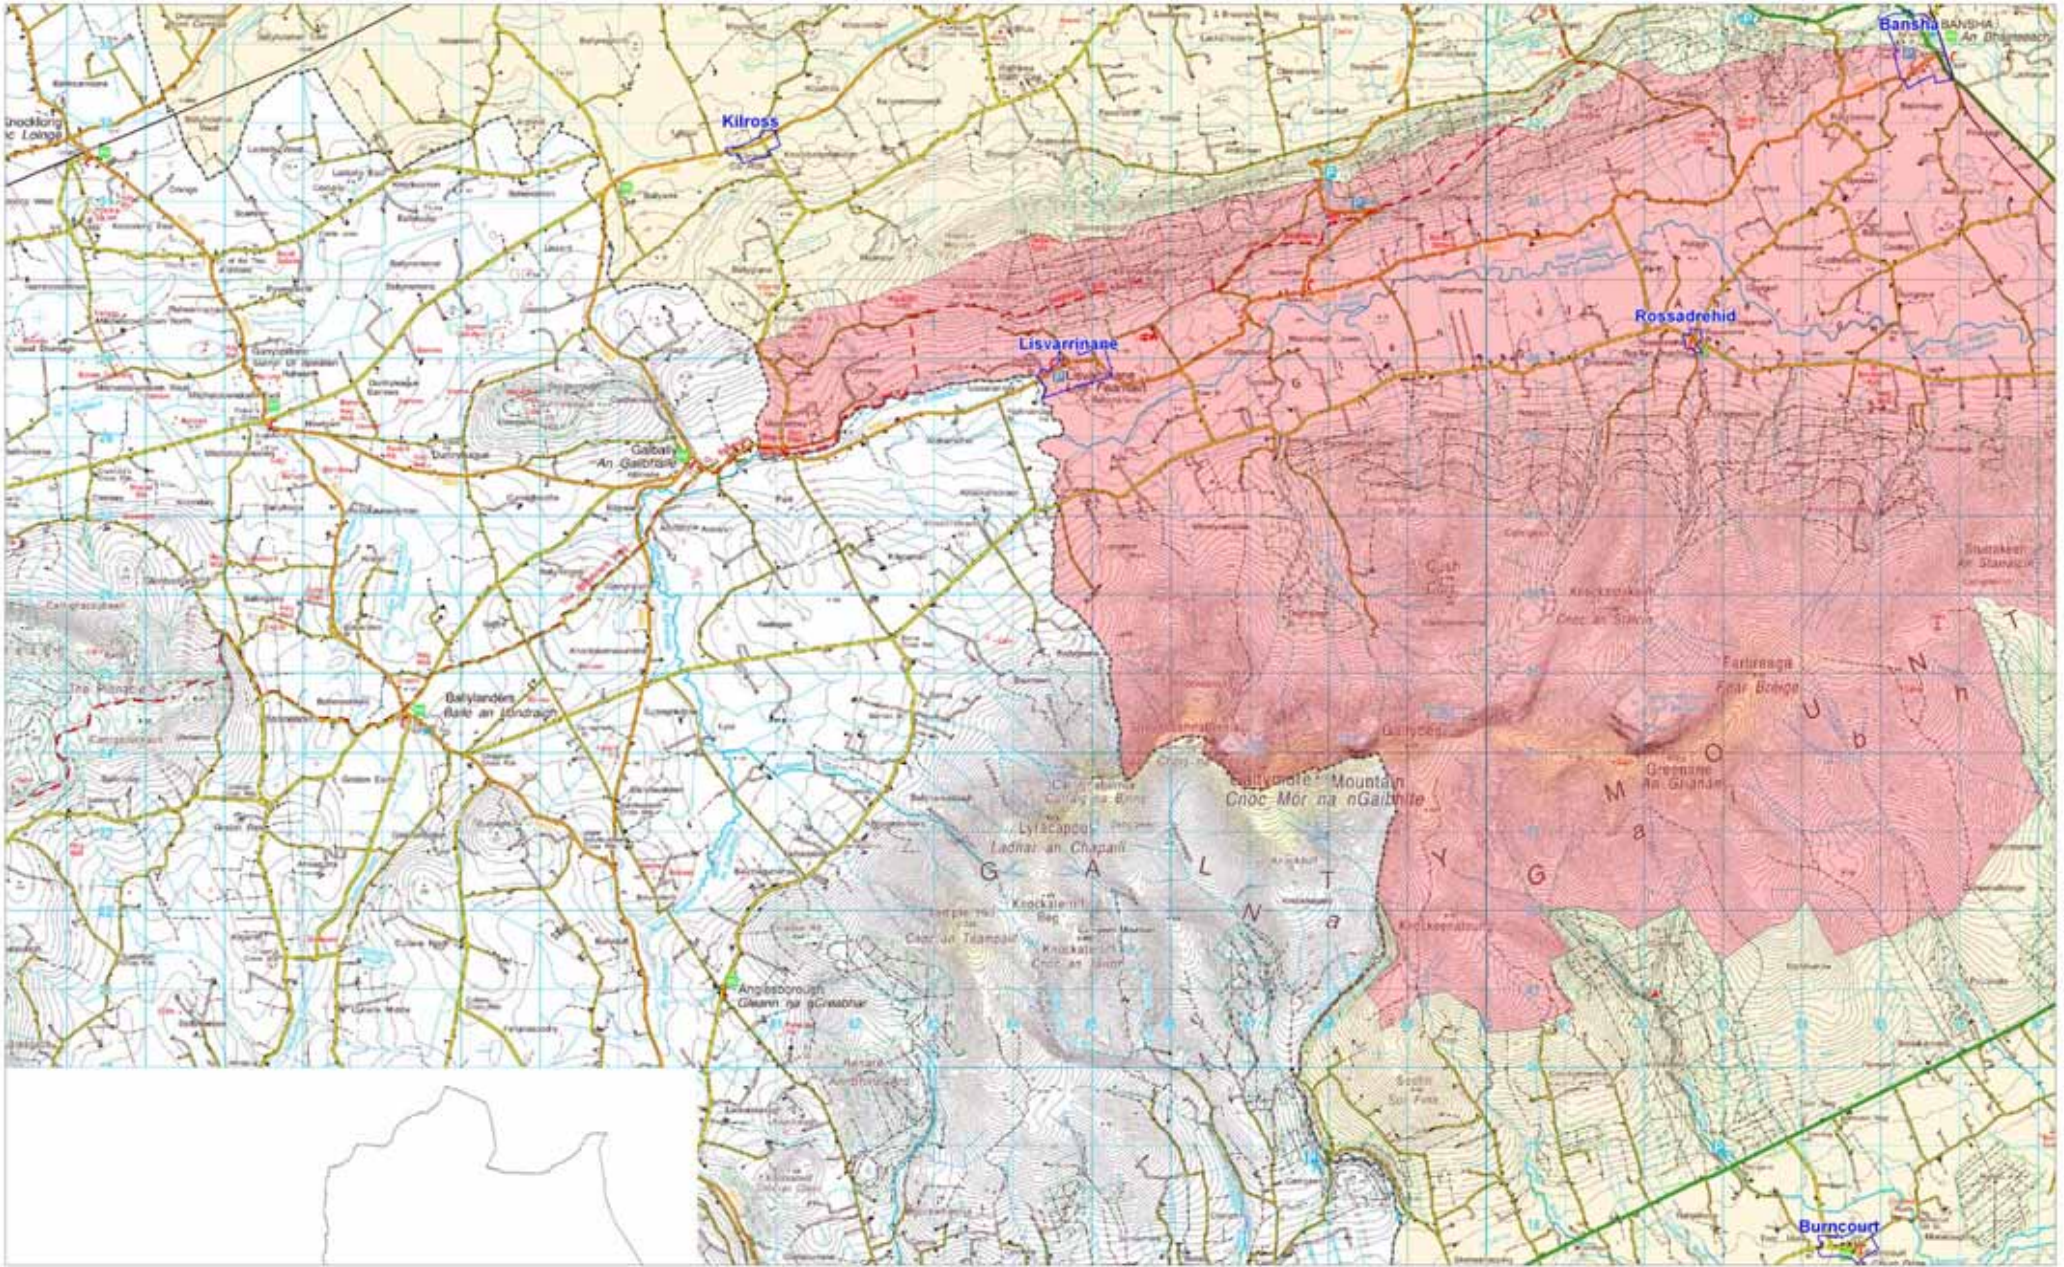

Map 1

**South Tipperary County Council
Landscape Policy for Wind Energy Development**

Map 2

- Town council and environs
- Settlement boundaries
- Areas Unsuitable for Wind Energy Development
- Preferred Area for Wind Energy Development
- Area open for Consideration

**South Tipperary County Council
Landscape Policy for Wind Energy Development**

Map 3

South Tipperary County Council
Landscape Policy for Wind Energy Development

- Town council and environs
- Settlement boundaries
- Areas Unsuitable for Wind Energy Development
- Preferred Area for Wind Energy Development
- Area open for Consideration

South Tipperary County Council
Landscape Policy for Wind Energy Development

Map 5

- Settlement boundaries
- Areas Unsuitable for Wind Energy Development
- Preferred Area for Wind Energy Development
- Area open for Consideration

South Tipperary County Council
Landscape Policy for Wind Energy Development

Map 9

Kilkenny

 Town Council and Environs	 Settlement Boundaries	 Areas Unsuitable for Wind Energy Development  Preferred Area for Wind Energy Development  Area open for Consideration	South Tipperary County Council Landscape Policy for Wind Energy Development	Map 10	
--	---	---	--	---------------	---