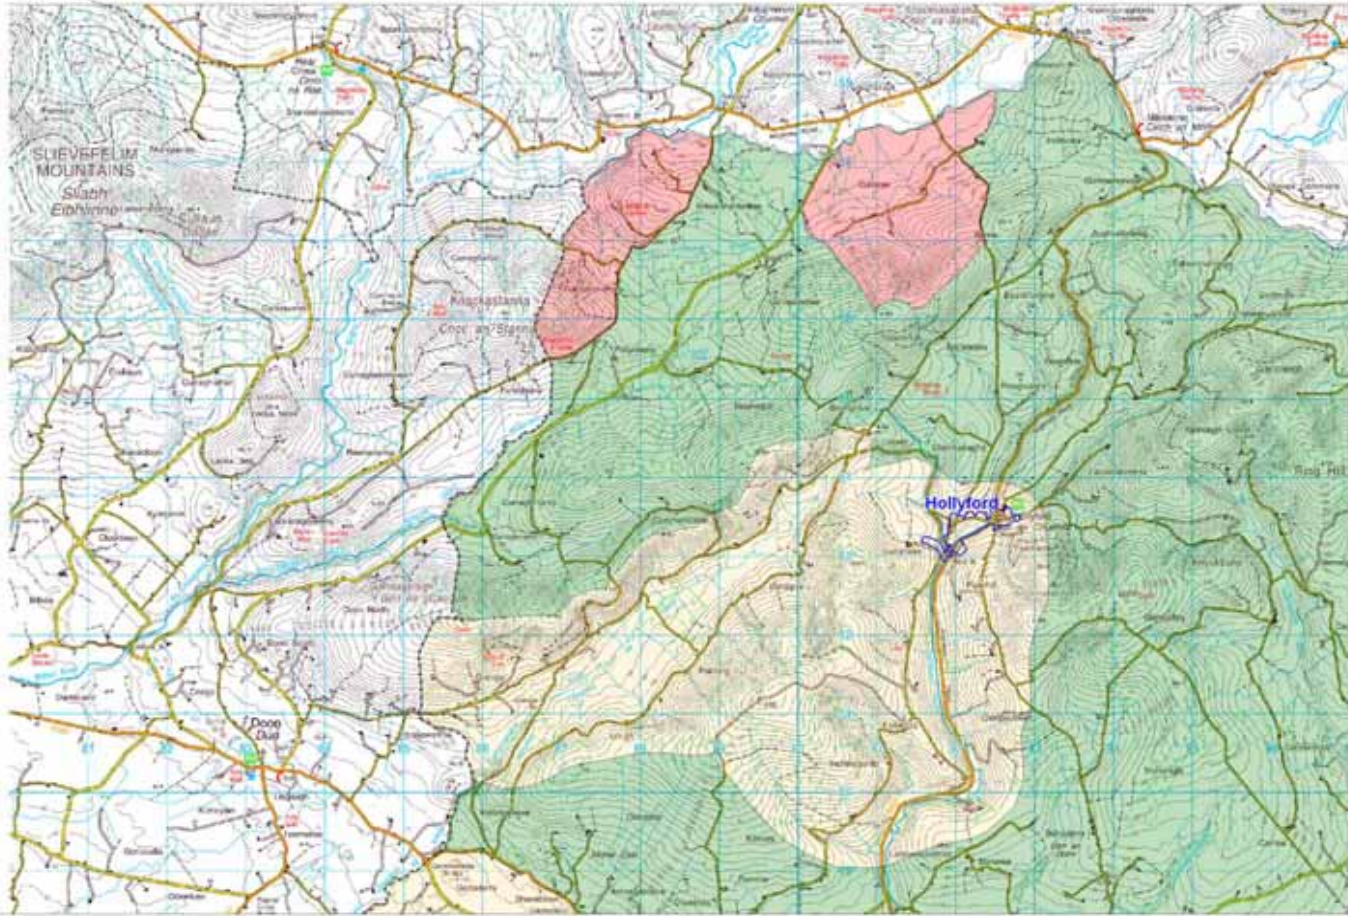

North Tipperary

Limerick

- Town council and environs
- Settlement boundaries
- Areas Unsuitable for Wind Energy Development
- Preferred Area for Wind Energy Development
- Area open for Consideration

**South Tipperary County Council
Landscape Policy for Wind Energy Development**

Map 1

**South Tipperary County Council
Landscape Policy for Wind Energy Development**

Map 2

- Town council and environs
- Settlement boundaries
- Areas Unsuitable for Wind Energy Development
- Preferred Area for Wind Energy Development
- Area open for Consideration

South Tipperary County Council
Landscape Policy for Wind Energy Development

Map 9

Kilkenny

 Town Council and Environs	 Settlement Boundaries	 Areas Unsuitable for Wind Energy Development  Preferred Area for Wind Energy Development  Area open for Consideration	South Tipperary County Council Landscape Policy for Wind Energy Development	Map 10	
--	---	---	--	---------------	---

Town Council and Environs
 Settlement Boundaries

Areas Unsuitable for Wind Energy Development
 Preferred Area for Wind Energy Development
 Area open for Consideration

South Tipperary County Council
Landscape Policy for Wind Energy Development