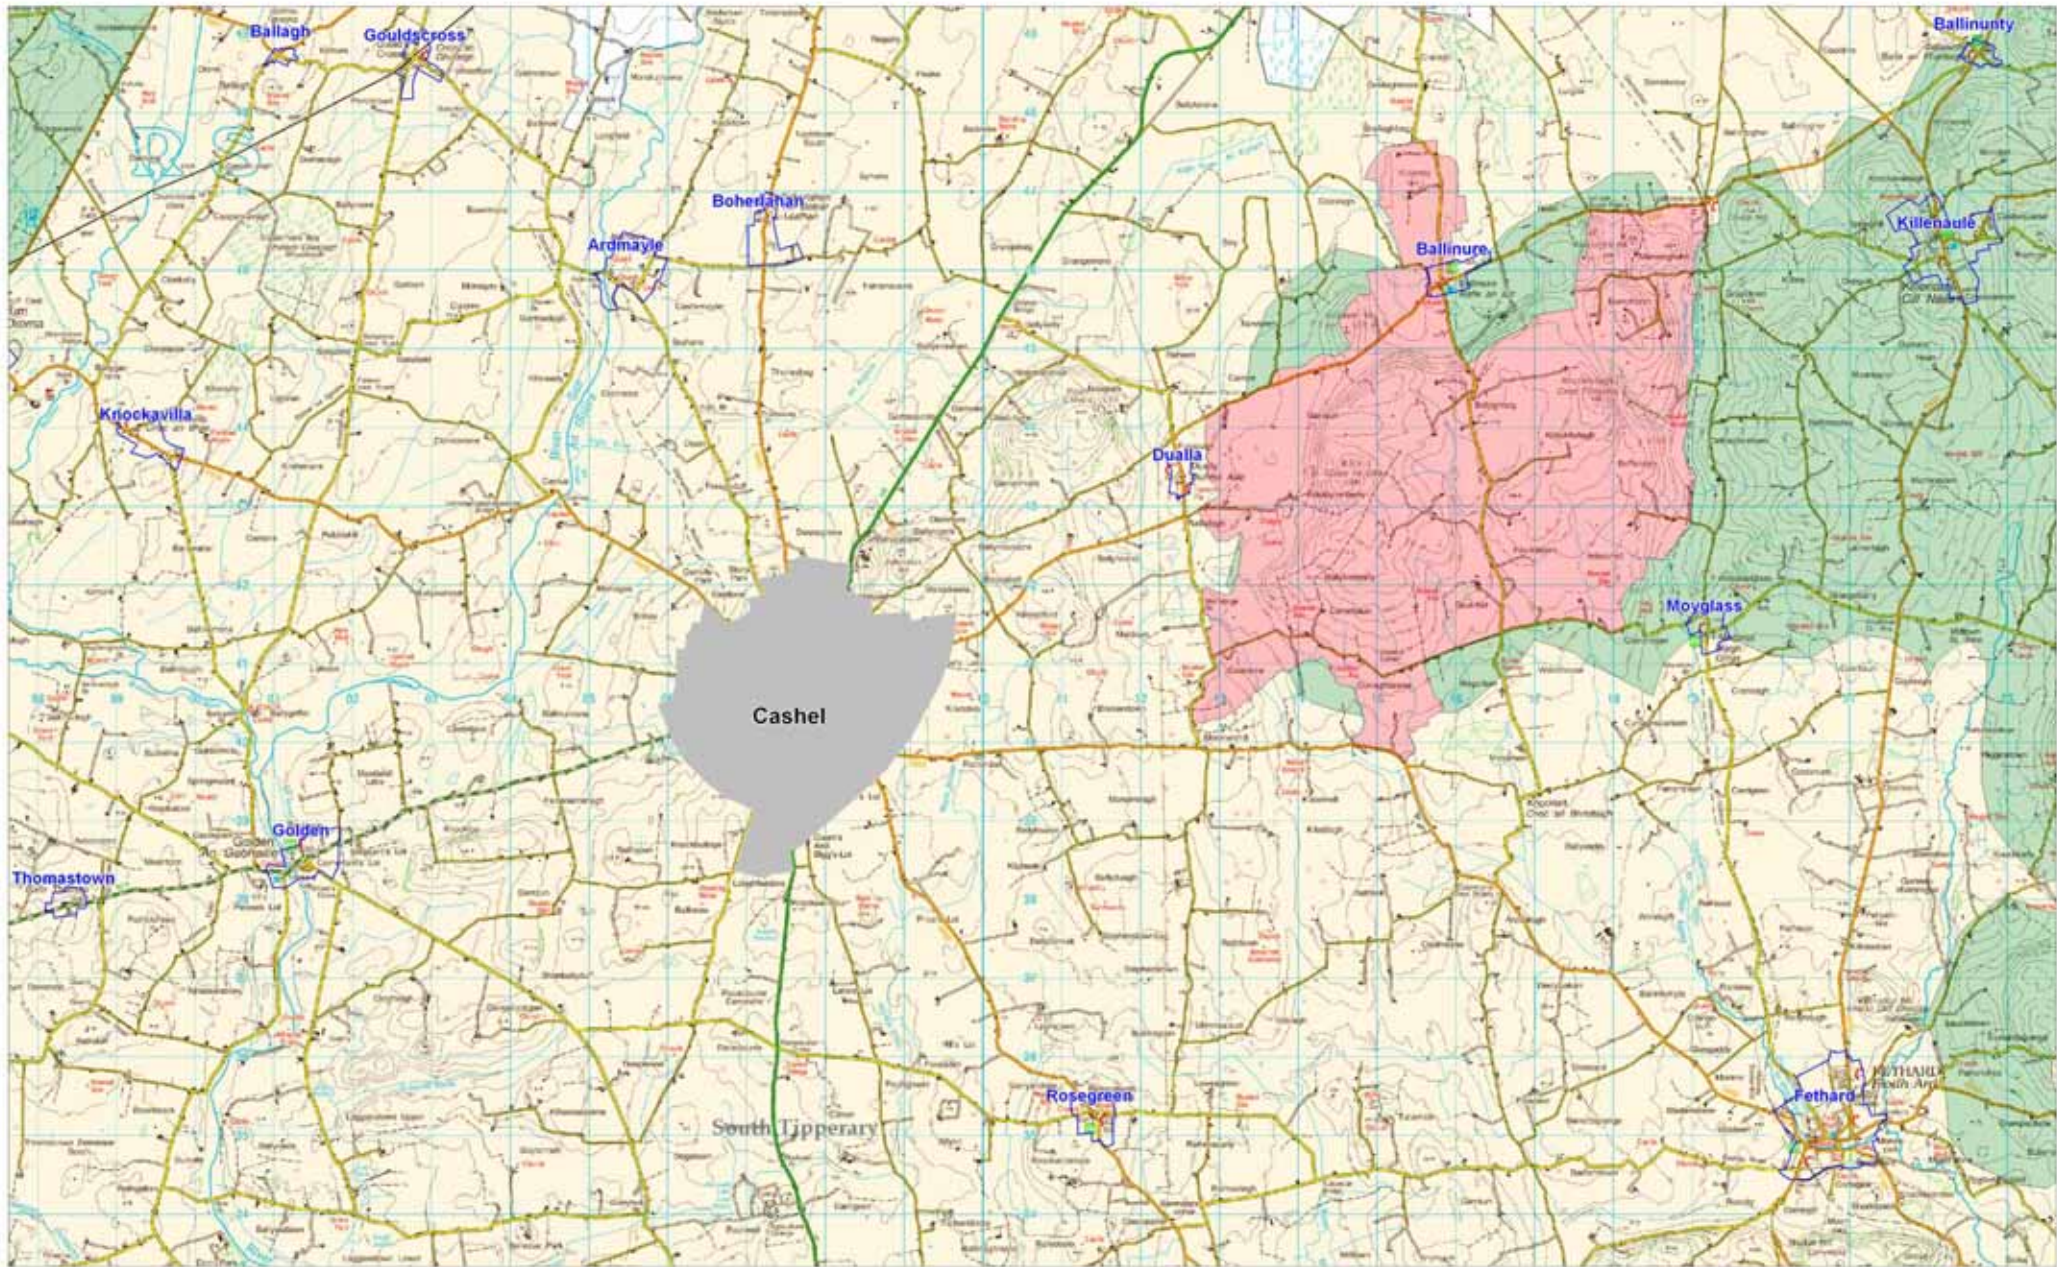

**South Tipperary County Council
Landscape Policy for Wind Energy Development**

Map 3

South Tipperary County Council
Landscape Policy for Wind Energy Development

- Town council and environs
- Settlement boundaries
- Areas Unsuitable for Wind Energy Development
- Preferred Area for Wind Energy Development
- Area open for Consideration

South Tipperary County Council
Landscape Policy for Wind Energy Development

Map 5

- Settlement boundaries
- Areas Unsuitable for Wind Energy Development
- Preferred Area for Wind Energy Development
- Area open for Consideration